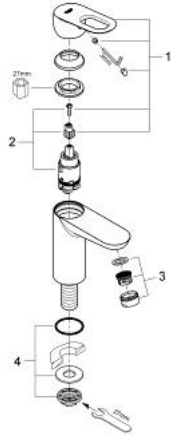

32 857 000 BAULOOP PILLAR TAP

PRODUCT DESCRIPTION

- Colour: chrome
- single hole installation
- metal lever
- GROHE SmoothControl 28 mm ceramic cartridge
- mousseur
- GROHE LongLife finish
- fixation nut

32 857 000 BAULOOK PILLAR TAP

SPARE PARTS, September 2009 – now

- 1: Lever (Spare part-nr. 46695000)
- 2: Cartridge (Spare part-nr. 46580000)
- 3: Mousseur (Spare part-nr. 13952000)
- 4: Shank mounting kit (Spare part-nr. 45004000)