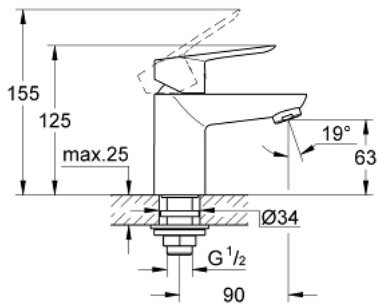

32 857 000 BAULOOP PILLAR TAP

PRODUCT DESCRIPTION

- Colour: chrome
- single hole installation
- metal lever
- GROHE SmoothControl 28 mm ceramic cartridge
- mousseur
- GROHE LongLife finish
- fixation nut

32 857 000 BAULOOK PILLAR TAP

SPARE PARTS, September 2009 – now

- 1: Lever (Spare part-nr. 46695000)
- 2: Cartridge (Spare part-nr. 46580000)
- 3: Mousseur (Spare part-nr. 13952000)
- 4: Shank mounting kit (Spare part-nr. 45004000)