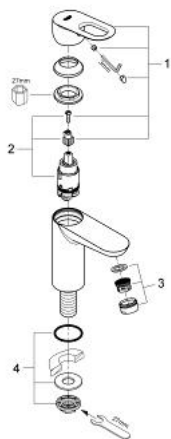

32 857 000 BAULoop PILLAR TAP 1/2"

PRODUCT DESCRIPTION

- Colour: chrome
- single hole installation
- metal lever
- GROHE SmoothControl 28 mm ceramic cartridge
- mousseur
- GROHE LongLife finish
- fixation nut

32 857 000 BAULOOP PILLAR TAP 1/2"

SPARE PARTS, 9月 2009 – now

- 1: Lever (Spare part-nr. 46695000)
- 2: Cartridge (Spare part-nr. 46580000)
- 3: Mousseur (Spare part-nr. 13952000)
- 4: Shank mounting kit (Spare part-nr. 45004000)