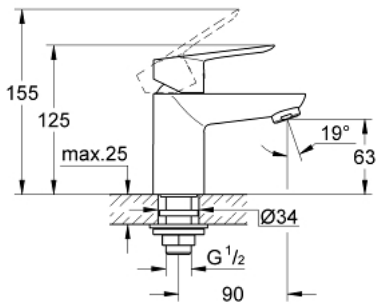

32 857 000 BAULoop PILLAR TAP 1/2"

PRODUCT DESCRIPTION

- Colour: chrome
- single hole installation
- metal lever
- GROHE SmoothControl 28 mm ceramic cartridge
- mousseur
- GROHE LongLife finish
- fixation nut

32 857 000 BAULOOP PILLAR TAP 1/2"

SPARE PARTS, 9月 2009 – now

- 1: Lever (Spare part-nr. 46695000)
- 2: Cartridge (Spare part-nr. 46580000)
- 3: Mousseur (Spare part-nr. 13952000)
- 4: Shank mounting kit (Spare part-nr. 45004000)