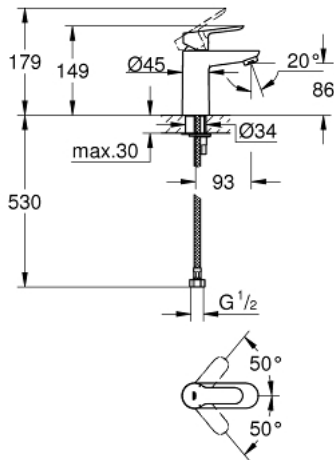

32 858 000 **BAUEDGE SINGLE-LEVER BASIN MIXER**
S-SIZE

PRODUCT DESCRIPTION

- Colour: chrome
- single hole installation
- metal lever
- GROHE SmoothControl 28 mm ceramic cartridge
- GROHE LongLife finish
- mousseur
- smooth body
- flexible connection hoses
- rapid-installation-system

32 858 000 **BAUEDGE SINGLE-LEVER BASIN MIXER**
S-SIZE

SPARE PARTS, September 2009 – now

- 1: Lever (Spare part-nr. 46697000)
- 2: Cartridge (Spare part-nr. 46580000)
- 3: Mousseur (Spare part-nr. 13952000)
- 4: Shank mounting kit (Spare part-nr. 46249000)
- 5: Base plate (Spare part-nr. 48052000)*
- 6: Mounting wrench (Spare part-nr. 19017000)*