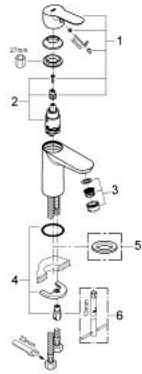

32 858 000 **BAUEDGE SINGLE-LEVER BASIN MIXER**
S-SIZE

PRODUCT DESCRIPTION

- Colour: chrome
- single hole installation
- metal lever
- GROHE SmoothControl 28 mm ceramic cartridge
- GROHE LongLife finish
- mousseur
- smooth body
- flexible connection hoses
- rapid-installation-system

32 858 000 **BAUEDGE SINGLE-LEVER BASIN MIXER**
S-SIZE

SPARE PARTS, September 2009 – now

- 1: Lever (Spare part-nr. 46697000)
- 2: Cartridge (Spare part-nr. 46580000)
- 3: Mousseur (Spare part-nr. 13952000)
- 4: Shank mounting kit (Spare part-nr. 46249000)
- 5: Base plate (Spare part-nr. 48052000)*
- 6: Mounting wrench (Spare part-nr. 19017000)*