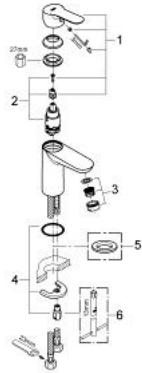

32 858 000 **BAUEDGE SINGLE-LEVER BASIN MIXER 1/2"**  
**S-SIZE**

**PRODUCT DESCRIPTION**

- Colour: chrome
- single hole installation
- metal lever
- GROHE SmoothControl 28 mm ceramic cartridge
- GROHE LongLife finish
- mousseur
- smooth body
- flexible connection hoses
- rapid installation system

## 32 858 000 BAUEDGE SINGLE-LEVER BASIN MIXER 1/2" S-SIZE

### SPARE PARTS, 9月 2009 – now

- 1: Lever (Spare part-nr. 46697000)
  - 2: Cartridge (Spare part-nr. 46580000)
  - 3: Mousseur (Spare part-nr. 13952000)
  - 4: Shank mounting kit (Spare part-nr. 46249000)
  - 5: Base plate (Spare part-nr. 48052000)\*
  - 6: Mounting wrench (Spare part-nr. 19017000)\*
- \* Optional accessories