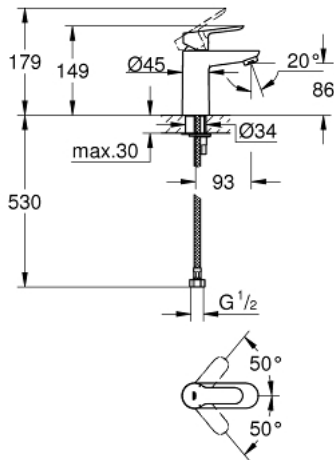

32 858 000 **BAUEDGE SINGLE-LEVER BASIN MIXER 1/2"**  
**S-SIZE**

**PRODUCT DESCRIPTION**

- Colour: chrome
- single hole installation
- metal lever
- GROHE SmoothControl 28 mm ceramic cartridge
- GROHE LongLife finish
- mousseur
- smooth body
- flexible connection hoses
- rapid installation system

## 32 858 000 BAUEDGE SINGLE-LEVER BASIN MIXER 1/2" S-SIZE

### SPARE PARTS, 9月 2009 – now

- 1: Lever (Spare part-nr. 46697000)
  - 2: Cartridge (Spare part-nr. 46580000)
  - 3: Mousseur (Spare part-nr. 13952000)
  - 4: Shank mounting kit (Spare part-nr. 46249000)
  - 5: Base plate (Spare part-nr. 48052000)\*
  - 6: Mounting wrench (Spare part-nr. 19017000)\*
- \* Optional accessories