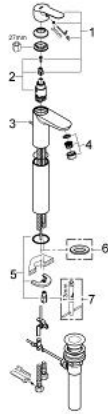

32 860 000 **BAUEDGE SINGLE-LEVER BASIN MIXER 1/2"**
XL-SIZE

SPARE PARTS, September 2009 – now

- 1: Lever (Spare part-nr. 46697000)
- 2: Cartridge (Spare part-nr. 46580000)
- 3: Pop-up rod (Spare part-nr. 10769000)
- 4: Mousseur (Spare part-nr. 13952000)
- 5: Shank mounting kit (Spare part-nr. 46249000)
- 6: Base plate (Spare part-nr. 48052000)*
- 7: Mounting wrench (Spare part-nr. 19017000)*

* Optional accessories