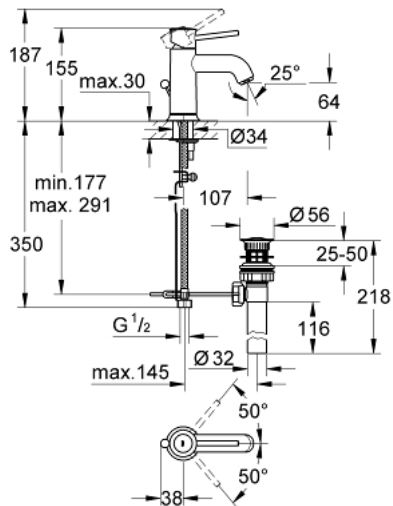

32 862 000 GROHE BAUCLASSIC SINGLE-LEVER BASIN MIXER

PRODUCT DESCRIPTION

- Colour: chrome
- single hole installation
- metal lever
- GROHE SmoothControl 28 mm ceramic cartridge
- GROHE LongLife finish
- mousseur
- pop-up waste set 1 1/4"
- flexible connection hoses
- rapid-installation-system

32 862 000 GROHE BAUCLASSIC SINGLE-LEVER BASIN MIXER

SPARE PARTS, September 2009 – now

- 1: Lever (Spare part-nr. 46761000)
- 2: Cartridge (Spare part-nr. 46580000)
- 3: Pop-up rod (Spare part-nr. 06329000)
- 4: Mousseur (Spare part-nr. 13952000)
- 5: Shank mounting kit (Spare part-nr. 46249000)
- 6: Mounting wrench (Spare part-nr. 19017000)*