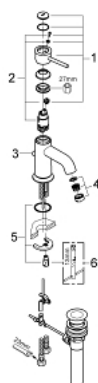

32 862 000 GROHE BAUCLASSIC SINGLE-LEVER BASIN MIXER

PRODUCT DESCRIPTION

- Colour: chrome
- single hole installation
- metal lever
- GROHE SmoothControl 28 mm ceramic cartridge
- GROHE LongLife finish
- mousseur
- pop-up waste set 1 1/4"
- flexible connection hoses
- rapid-installation-system

32 862 000 GROHE BAUCLASSIC SINGLE-LEVER BASIN MIXER

SPARE PARTS, September 2009 – now

- 1: Lever (Spare part-nr. 46761000)
- 2: Cartridge (Spare part-nr. 46580000)
- 3: Pop-up rod (Spare part-nr. 06329000)
- 4: Mousseur (Spare part-nr. 13952000)
- 5: Shank mounting kit (Spare part-nr. 46249000)
- 6: Mounting wrench (Spare part-nr. 19017000)*