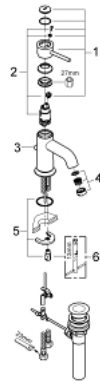

32 862 000 **GROHE BAUCLASSIC SINGLE-LEVER BASIN MIXER 1/2"**

PRODUCT DESCRIPTION

- Colour: chrome
- single hole installation
- metal lever
- GROHE SmoothControl 28 mm ceramic cartridge
- GROHE LongLife finish
- mousseur
- pop-up waste set 1"
- flexible connection hoses
- rapid installation system

32 862 000 GROHE BAUCLASSIC SINGLE-LEVER BASIN MIXER 1/2"

SPARE PARTS, 9月 2009 – now

- 1: Lever (Spare part-nr. 46761000)
- 2: Cartridge (Spare part-nr. 46580000)
- 3: Pop-up rod (Spare part-nr. 06329000)
- 4: Mousseur (Spare part-nr. 13952000)
- 5: Shank mounting kit (Spare part-nr. 46249000)
- 6: Mounting wrench (Spare part-nr. 19017000)*