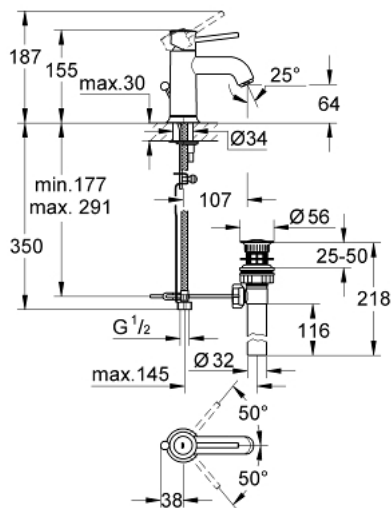

32 862 000 **GROHE BAUCLASSIC SINGLE-LEVER BASIN MIXER 1/2"**

PRODUCT DESCRIPTION

- Colour: chrome
- single hole installation
- metal lever
- GROHE SmoothControl 28 mm ceramic cartridge
- GROHE LongLife finish
- mousseur
- pop-up waste set 1"
- flexible connection hoses
- rapid installation system

32 862 000 GROHE BAUCLASSIC SINGLE-LEVER BASIN MIXER 1/2"

SPARE PARTS, 9月 2009 – now

- 1: Lever (Spare part-nr. 46761000)
- 2: Cartridge (Spare part-nr. 46580000)
- 3: Pop-up rod (Spare part-nr. 06329000)
- 4: Mousseur (Spare part-nr. 13952000)
- 5: Shank mounting kit (Spare part-nr. 46249000)
- 6: Mounting wrench (Spare part-nr. 19017000)*