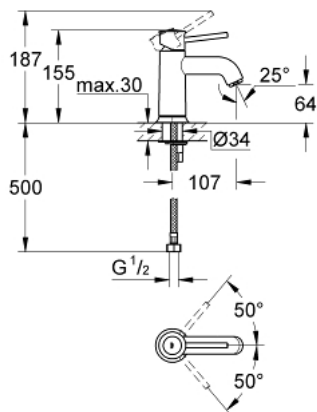

32 863 000 GROHE BAUCLASSIC SINGLE-LEVER BASIN MIXER

PRODUCT DESCRIPTION

- Colour: chrome
- single hole installation
- metal lever
- GROHE SmoothControl 28 mm ceramic cartridge
- GROHE LongLife finish
- mousseur
- smooth body
- flexible connection hoses
- rapid-installation-system

32 863 000 GROHE BAUCLASSIC SINGLE-LEVER BASIN MIXER

SPARE PARTS, September 2009 – now

- 1: Lever (Spare part-nr. 46761000)
 - 2: Cartridge (Spare part-nr. 46580000)
 - 3: Mousseur (Spare part-nr. 13952000)
 - 4: Shank mounting kit (Spare part-nr. 46249000)
 - 5: Mounting wrench (Spare part-nr. 19017000)*
- * Optional accessories