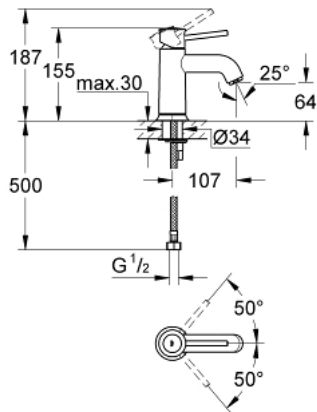

32 863 000 **GROHE BAUCLASSIC SINGLE-LEVER BASIN MIXER 1/2"**

PRODUCT DESCRIPTION

- Colour: chrome
- single hole installation
- metal lever
- GROHE SmoothControl 28 mm ceramic cartridge
- GROHE LongLife finish
- mousseur
- smooth body
- flexible connection hoses
- rapid installation system

32 863 000 GROHE BAUCLASSIC SINGLE-LEVER BASIN MIXER 1/2"

SPARE PARTS, 9月 2009 – now

- 1: Lever (Spare part-nr. 46761000)
 - 2: Cartridge (Spare part-nr. 46580000)
 - 3: Mousseur (Spare part-nr. 13952000)
 - 4: Shank mounting kit (Spare part-nr. 46249000)
 - 5: Mounting wrench (Spare part-nr. 19017000)*
- * Optional accessories