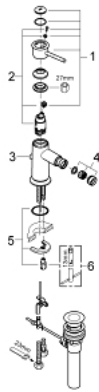

32 864 000 GROHE BAUCLASSIC SINGLE-LEVER BIDET MIXER

PRODUCT DESCRIPTION

- Colour: chrome
- single hole installation
- metal lever
- GROHE SmoothControl 28 mm ceramic cartridge
- GROHE LongLife finish
- ball-joint mousseur
- pop-up waste set 1 1/4"
- flexible connection hoses
- rapid-installation-system

32 864 000 GROHE BAUCLASSIC SINGLE-LEVER BIDET MIXER

SPARE PARTS, September 2009 – now

- 1: Lever (Spare part-nr. 46761000)
 - 2: Cartridge (Spare part-nr. 46580000)
 - 3: Pop-up rod (Spare part-nr. 06329000)
 - 4: Mousseur (Spare part-nr. 13952000)
 - 5: Shank mounting kit (Spare part-nr. 46249000)
 - 6: Mounting wrench (Spare part-nr. 19017000)*
- * Optional accessories