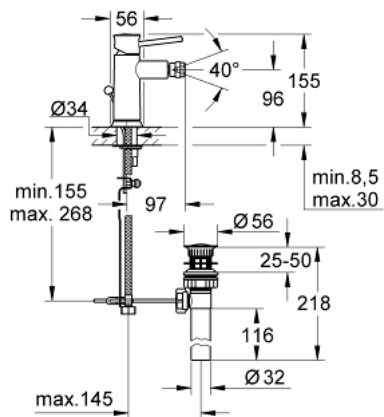

32 864 000 GROHE BAUCLASSIC SINGLE-LEVER BIDET MIXER

PRODUCT DESCRIPTION

- Colour: chrome
- single hole installation
- metal lever
- GROHE SmoothControl 28 mm ceramic cartridge
- GROHE LongLife finish
- ball-joint mousseur
- pop-up waste set 1 1/4"
- flexible connection hoses
- rapid-installation-system

32 864 000 GROHE BAUCLASSIC SINGLE-LEVER BIDET MIXER

SPARE PARTS, September 2009 – now

- 1: Lever (Spare part-nr. 46761000)
 - 2: Cartridge (Spare part-nr. 46580000)
 - 3: Pop-up rod (Spare part-nr. 06329000)
 - 4: Mousseur (Spare part-nr. 13952000)
 - 5: Shank mounting kit (Spare part-nr. 46249000)
 - 6: Mounting wrench (Spare part-nr. 19017000)*
- * Optional accessories