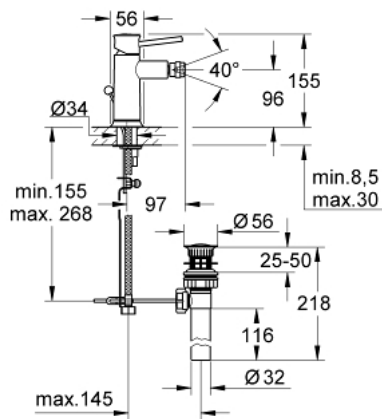

32 864 000 **GROHE BAUCLASSIC SINGLE-LEVER BIDET MIXER 1/2"**

**PRODUCT DESCRIPTION**

- Colour: chrome
- single hole installation
- metal lever
- GROHE SmoothControl 28 mm ceramic cartridge
- GROHE LongLife finish
- ball-joint mousseur
- pop-up waste set 1"
- flexible connection hoses
- rapid installation system

## 32 864 000 GROHE BAUCLASSIC SINGLE-LEVER BIDET MIXER 1/2"

### SPARE PARTS, 9月 2009 – now

- 1: Lever (Spare part-nr. 46761000)
- 2: Cartridge (Spare part-nr. 46580000)
- 3: Pop-up rod (Spare part-nr. 06329000)
- 4: Mousseur (Spare part-nr. 13952000)
- 5: Shank mounting kit (Spare part-nr. 46249000)
- 6: Mounting wrench (Spare part-nr. 19017000)\*