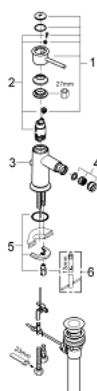

32 864 000 **GROHE BAUCLASSIC SINGLE-LEVER BIDET MIXER 1/2"**

**PRODUCT DESCRIPTION**

- Colour: chrome
- single hole installation
- metal lever
- GROHE SmoothControl 28 mm ceramic cartridge
- GROHE LongLife finish
- ball-joint mousseur
- pop-up waste set 1"
- flexible connection hoses
- rapid installation system

## 32 864 000 GROHE BAUCLASSIC SINGLE-LEVER BIDET MIXER 1/2"

### SPARE PARTS, 9月 2009 – now

- 1: Lever (Spare part-nr. 46761000)
- 2: Cartridge (Spare part-nr. 46580000)
- 3: Pop-up rod (Spare part-nr. 06329000)
- 4: Mousseur (Spare part-nr. 13952000)
- 5: Shank mounting kit (Spare part-nr. 46249000)
- 6: Mounting wrench (Spare part-nr. 19017000)\*