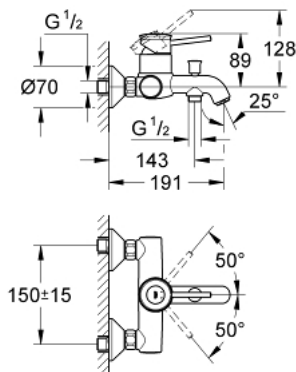

32 865 000 GROHE BAUCLASSIC SINGLE-LEVER BATH/SOWER MIXER

PRODUCT DESCRIPTION

- Colour: chrome
- wall mounted
- metal lever
- GROHE SmoothControl 46 mm ceramic cartridge
- GROHE LongLife finish
- adjustable flow rate limiter
- adjustable minimum flow rate approx. 2.5 l/min
- automatic diverter: bath/shower
- mousseur
- S-unions
- metal wall escutcheon
- S-Union with conical flange as standard equipment
- optional temperature limiter ref. no. 46 308

32 865 000 GROHE BAUCLASSIC SINGLE-LEVER BATH/SHOWER MIXER

SPARE PARTS, September 2009 – now

- 1: Lever (Spare part-nr. 46762000)
- 2: Shield (Spare part-nr. 46584000)
- 3: Cartridge (Spare part-nr. 46048000)
- 4: Diverter knob (Spare part-nr. 65648000)
- 5: Diverter (Spare part-nr. 65655000)
- 6: Mousseur (Spare part-nr. 13952000)
- 7: S-union (Spare part-nr. 12075000)
- 7.1: Ball seal dia. 9x6.8 mm (Spare part-nr. 0138600M)
- 7.2: Escutcheon (Spare part-nr. 0221000M)
- 8: Screw joint (Spare part-nr. 45044000)
- 9: Extension 3/4", 20 mm (Spare part-nr. 0713000M)*
- 10: Special spanner (Spare part-nr. 19377000)*
- 11: Escutcheon (Spare part-nr. 4804900M)*