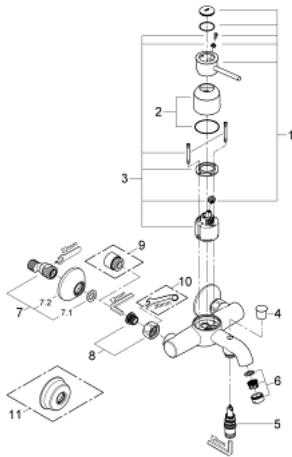

32 865 000 GROHE BAUCLASSIC SINGLE-LEVER BATH/SOWER MIXER

PRODUCT DESCRIPTION

- Colour: chrome
- wall mounted
- metal lever
- GROHE SmoothControl 46 mm ceramic cartridge
- GROHE LongLife finish
- adjustable flow rate limiter
- adjustable minimum flow rate approx. 2.5 l/min
- automatic diverter: bath/shower
- mousseur
- S-unions
- metal wall escutcheon
- S-Union with conical flange as standard equipment
- optional temperature limiter ref. no. 46 308

32 865 000 GROHE BAUCLASSIC SINGLE-LEVER BATH/SHOWER MIXER

SPARE PARTS, September 2009 – now

- 1: Lever (Spare part-nr. 46762000)
- 2: Shield (Spare part-nr. 46584000)
- 3: Cartridge (Spare part-nr. 46048000)
- 4: Diverter knob (Spare part-nr. 65648000)
- 5: Diverter (Spare part-nr. 65655000)
- 6: Mousseur (Spare part-nr. 13952000)
- 7: S-union (Spare part-nr. 12075000)
- 7.1: Ball seal dia. 9x6.8 mm (Spare part-nr. 0138600M)
- 7.2: Escutcheon (Spare part-nr. 0221000M)
- 8: Screw joint (Spare part-nr. 45044000)
- 9: Extension 3/4", 20 mm (Spare part-nr. 0713000M)*
- 10: Special spanner (Spare part-nr. 19377000)*
- 11: Escutcheon (Spare part-nr. 4804900M)*