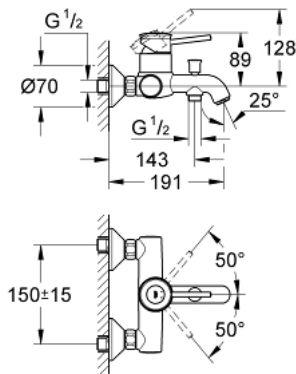

32 865 000 GROHE BAUCLASSIC SINGLE-LEVER BATH MIXER 1/2"

PRODUCT DESCRIPTION

- Colour: chrome
- wall mounted
- metal lever
- GROHE SmoothControl 46 mm ceramic cartridge
- GROHE LongLife finish
- adjustable flow rate limiter
- adjustable minimum flow rate approx. 2.5 l/min
- automatic diverter: bath/shower
- mousseur
- S-unions
- metal wall escutcheon
- S-union with conical flange as standard equipment
- optional temperature limiter ref. no. 46 308

32 865 000 GROHE BAUCLASSIC SINGLE-LEVER BATH MIXER 1/2"

SPARE PARTS, 9月 2009 – now

- 1: Lever (Spare part-nr. 46762000)
 - 2: Cap (Spare part-nr. 46584000)
 - 3: Cartridge (Spare part-nr. 46048000)
 - 4: Diverter knob (Spare part-nr. 65648000)
 - 5: Diverter (Spare part-nr. 65655000)
 - 6: Mousseur (Spare part-nr. 13952000)
 - 7: S-union (Spare part-nr. 12075000)
 - 7.1: Seal (Spare part-nr. 0138600M)
 - 7.2: Escutcheon (Spare part-nr. 0221000M)
 - 8: Screw connection 1/2" (Spare part-nr. 45044000)
 - 9: Extension 3/4", 20 mm (Spare part-nr. 0713000M)*
 - 10: Special spanner (Spare part-nr. 19377000)*
 - 11: Escutcheon (Spare part-nr. 4804900M)*
- * Optional accessories