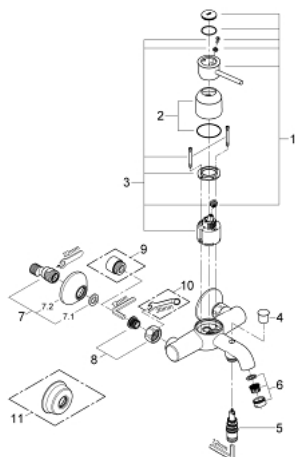

32 865 000 GROHE BAUCLASSIC SINGLE-LEVER BATH MIXER 1/2"

PRODUCT DESCRIPTION

- Colour: chrome
- wall mounted
- metal lever
- GROHE SmoothControl 46 mm ceramic cartridge
- GROHE LongLife finish
- adjustable flow rate limiter
- adjustable minimum flow rate approx. 2.5 l/min
- automatic diverter: bath/shower
- mousseur
- S-unions
- metal wall escutcheon
- S-union with conical flange as standard equipment
- optional temperature limiter ref. no. 46 308

32 865 000 GROHE BAUCLASSIC SINGLE-LEVER BATH MIXER 1/2"

SPARE PARTS, 9月 2009 – now

- 1: Lever (Spare part-nr. 46762000)
 - 2: Cap (Spare part-nr. 46584000)
 - 3: Cartridge (Spare part-nr. 46048000)
 - 4: Diverter knob (Spare part-nr. 65648000)
 - 5: Diverter (Spare part-nr. 65655000)
 - 6: Mousseur (Spare part-nr. 13952000)
 - 7: S-union (Spare part-nr. 12075000)
 - 7.1: Seal (Spare part-nr. 0138600M)
 - 7.2: Escutcheon (Spare part-nr. 0221000M)
 - 8: Screw connection 1/2" (Spare part-nr. 45044000)
 - 9: Extension 3/4", 20 mm (Spare part-nr. 0713000M)*
 - 10: Special spanner (Spare part-nr. 19377000)*
 - 11: Escutcheon (Spare part-nr. 4804900M)*
- * Optional accessories