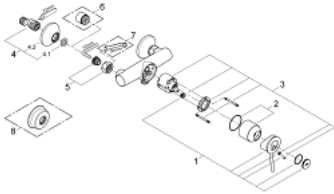

32 867 000 GROHE BAUCLASSIC SINGLE-LEVER SHOWER MIXER

PRODUCT DESCRIPTION

- Colour: chrome
- wall mounted
- metal lever
- GROHE SmoothControl 46 mm ceramic cartridge
- GROHE LongLife finish
- adjustable flow rate limiter
- adjustable minimum flow rate approx. 2.5 l/min
- shower outlet below 1/2"
- S-unions
- metal wall escutcheon
- S-Union with conical flange as standard equipment
- optional temperature limiter

32 867 000 GROHE BAUCLASSIC SINGLE-LEVER SHOWER MIXER

SPARE PARTS, September 2009 – now

- 1: Lever (Spare part-nr. 46762000)
- 2: Shield (Spare part-nr. 46584000)
- 3: Cartridge (Spare part-nr. 46048000)
- 4: S-union (Spare part-nr. 12075000)
- 4.1: Ball seal dia. 9x6.8 mm (Spare part-nr. 0138600M)
- 4.2: Escutcheon (Spare part-nr. 0221000M)
- 5: Screw joint (Spare part-nr. 45044000)
- 6: Extension 3/4", 20 mm (Spare part-nr. 0713000M)*
- 7: Special spanner (Spare part-nr. 19377000)*
- 8: Escutcheon (Spare part-nr. 4804900M)*