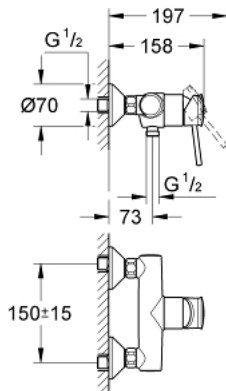

32 867 000 GROHE BAUCLASSIC SINGLE-LEVER SHOWER MIXER

PRODUCT DESCRIPTION

- Colour: chrome
- wall mounted
- metal lever
- GROHE SmoothControl 46 mm ceramic cartridge
- GROHE LongLife finish
- adjustable flow rate limiter
- adjustable minimum flow rate approx. 2.5 l/min
- shower outlet below 1/2"
- S-unions
- metal wall escutcheon
- S-Union with conical flange as standard equipment
- optional temperature limiter

32 867 000 GROHE BAUCLASSIC SINGLE-LEVER SHOWER MIXER

SPARE PARTS, September 2009 – now

- 1: Lever (Spare part-nr. 46762000)
- 2: Shield (Spare part-nr. 46584000)
- 3: Cartridge (Spare part-nr. 46048000)
- 4: S-union (Spare part-nr. 12075000)
- 4.1: Ball seal dia. 9x6.8 mm (Spare part-nr. 0138600M)
- 4.2: Escutcheon (Spare part-nr. 0221000M)
- 5: Screw joint (Spare part-nr. 45044000)
- 6: Extension 3/4", 20 mm (Spare part-nr. 0713000M)*
- 7: Special spanner (Spare part-nr. 19377000)*
- 8: Escutcheon (Spare part-nr. 4804900M)*