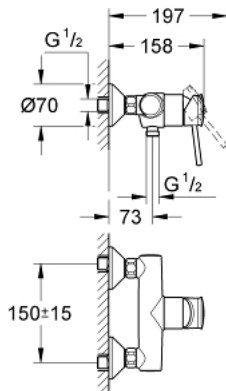

32 867 000 **GROHE BAUCLASSIC SINGLE-LEVER SHOWER MIXER 1/2"**

**PRODUCT DESCRIPTION**

- Colour: chrome
- wall mounted
- metal lever
- GROHE SmoothControl 46 mm ceramic cartridge
- GROHE LongLife finish
- adjustable flow rate limiter
- adjustable minimum flow rate approx. 2.5 l/min
- shower bottom outlet 1/2"
- S-unions
- metal wall escutcheon
- S-union with conical flange as standard equipment
- optional temperature limiter

## 32 867 000 GROHE BAUCLASSIC SINGLE-LEVER SHOWER MIXER 1/2"

### SPARE PARTS, 9月 2009 – now

- 1: Lever (Spare part-nr. 46762000)
- 2: Cap (Spare part-nr. 46584000)
- 3: Cartridge (Spare part-nr. 46048000)
- 4: S-union (Spare part-nr. 12075000)
- 4.1: Seal (Spare part-nr. 0138600M)
- 4.2: Escutcheon (Spare part-nr. 0221000M)
- 5: Screw connection 1/2" (Spare part-nr. 45044000)
- 6: Extension 3/4", 20 mm (Spare part-nr. 0713000M)\*
- 7: Special spanner (Spare part-nr. 19377000)\*
- 8: Escutcheon (Spare part-nr. 4804900M)\*