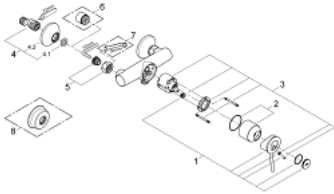

32 867 000 **GROHE BAUCLASSIC SINGLE-LEVER SHOWER MIXER 1/2"**

**PRODUCT DESCRIPTION**

- Colour: chrome
- wall mounted
- metal lever
- GROHE SmoothControl 46 mm ceramic cartridge
- GROHE LongLife finish
- adjustable flow rate limiter
- adjustable minimum flow rate approx. 2.5 l/min
- shower bottom outlet 1/2"
- S-unions
- metal wall escutcheon
- S-union with conical flange as standard equipment
- optional temperature limiter

## 32 867 000 GROHE BAUCLASSIC SINGLE-LEVER SHOWER MIXER 1/2"

### SPARE PARTS, 9月 2009 – now

- 1: Lever (Spare part-nr. 46762000)
- 2: Cap (Spare part-nr. 46584000)
- 3: Cartridge (Spare part-nr. 46048000)
- 4: S-union (Spare part-nr. 12075000)
- 4.1: Seal (Spare part-nr. 0138600M)
- 4.2: Escutcheon (Spare part-nr. 0221000M)
- 5: Screw connection 1/2" (Spare part-nr. 45044000)
- 6: Extension 3/4", 20 mm (Spare part-nr. 0713000M)\*
- 7: Special spanner (Spare part-nr. 19377000)\*
- 8: Escutcheon (Spare part-nr. 4804900M)\*