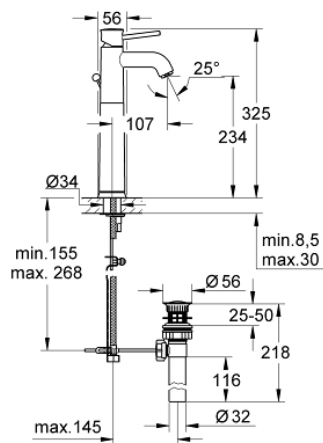

32 868 000 GROHE BAUCLASSIC SINGLE-LEVER BASIN MIXER

PRODUCT DESCRIPTION

- Colour: chrome
- for free standing basins
- metal lever
- GROHE SmoothControl 28 mm ceramic cartridge
- GROHE LongLife finish
- mousseur
- pop-up waste set 1 1/4"
- flexible connection hoses
- rapid-installation-system

32 868 000 GROHE BAUCLASSIC SINGLE-LEVER BASIN MIXER

SPARE PARTS, September 2009 – now

- 1: Lever (Spare part-nr. 46761000)
 - 2: Cartridge (Spare part-nr. 46580000)
 - 3: Pop-up rod (Spare part-nr. 06329000)
 - 4: Mousseur (Spare part-nr. 13952000)
 - 5: Shank mounting kit (Spare part-nr. 46249000)
 - 6: Mounting wrench (Spare part-nr. 19017000)*
- * Optional accessories