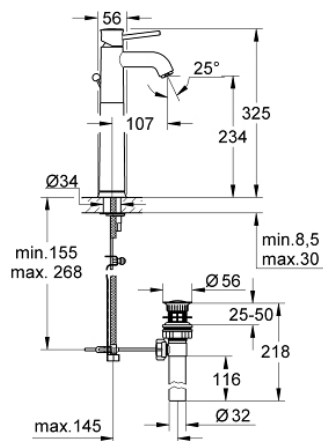

32 868 000 GROHE BAUCLASSIC SINGLE-LEVER BASIN MIXER 1/2"

PRODUCT DESCRIPTION

- Colour: chrome
- for free-standing basins
- metal lever
- GROHE SmoothControl 28 mm ceramic cartridge
- GROHE LongLife finish
- mousseur
- pop-up waste set 1"
- flexible connection hoses
- rapid installation system

32 868 000 GROHE BAUCLASSIC SINGLE-LEVER BASIN MIXER 1/2"

SPARE PARTS, 9月 2009 – now

- 1: Lever (Spare part-nr. 46761000)
- 2: Cartridge (Spare part-nr. 46580000)
- 3: Pop-up rod (Spare part-nr. 06329000)
- 4: Mousseur (Spare part-nr. 13952000)
- 5: Shank mounting kit (Spare part-nr. 46249000)
- 6: Mounting wrench (Spare part-nr. 19017000)*