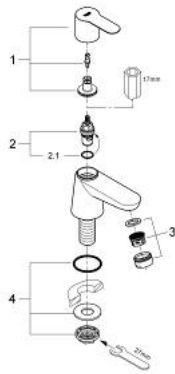

32 876 000 **BAUEDGE PILLAR TAP**

PRODUCT DESCRIPTION

- Colour: chrome
- single hole installation
- metal lever
- ceramic headpart
- chrome finish
- mousseur

32 876 000 BAUEDGE PILLAR TAP

SPARE PARTS, January 2010 – now

1: Lever (Spare part-nr. 48028000)

1.1: Replacement handle connection kit (Spare part-nr. 45186000)

1.1.1: O-ring $\varnothing 18.2 \times \varnothing 1.7$ (Spare part-nr. 0392400M)

2: Ceramic headpart, 1/2" (Spare part-nr. 45882000)

2.1: O-ring $\varnothing 18.2 \times \varnothing 1.7$ (Spare part-nr. 0392400M)

3: Mousseur (Spare part-nr. 13952000)

4: Shank mounting kit (Spare part-nr. 45004000)