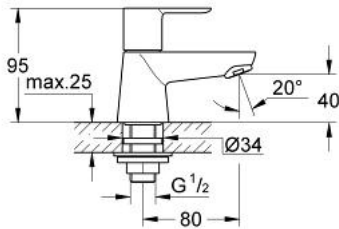

32 876 000 **BAUEDGE PILLAR TAP**

PRODUCT DESCRIPTION

- Colour: chrome
- single hole installation
- metal lever
- ceramic headpart
- chrome finish
- mousseur

32 876 000 BAUEDGE PILLAR TAP

SPARE PARTS, January 2010 – now

1: Lever (Spare part-nr. 48028000)

1.1: Replacement handle connection kit (Spare part-nr. 45186000)

1.1.1: O-ring $\varnothing 18.2 \times \varnothing 1.7$ (Spare part-nr. 0392400M)

2: Ceramic headpart, 1/2" (Spare part-nr. 45882000)