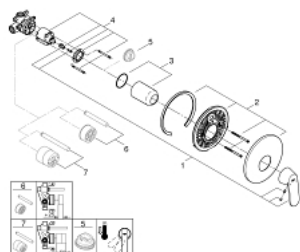

32 880 000 EUROSMART COSMOPOLITAN SINGLE-LEVER SHOWER MIXER

PRODUCT DESCRIPTION

- Colour: chrome
- wall installation
- GROHE SilkMove 46 mm ceramic cartridge
- GROHE LongLife finish
- consists of:
 - final installation set
 - rough-in set for wall mounted shower mixer
 - adjustable flow rate limiter
 - adjustable minimum flow rate approx. 2.5 l/min
 - metal lever
 - escutcheon- and shaft-sealing
 - metal escutcheon
 - screwed
 - optional temperature limiter

32 880 000 EUROSMART COSMOPOLITAN SINGLE-LEVER SHOWER MIXER

SPARE PARTS, December 2015 – now

- 1: Lever (Spare part-nr. 46682000)
- 2: Escutcheon (Spare part-nr. 46904000)
- 3: Shield (Spare part-nr. 02693000)
- 4: Cartridge (Spare part-nr. 46048000)
- 5: Temperature limiter (Spare part-nr. 46308000)*
- 6: Extension set (Spare part-nr. 46191000)*
- 7: Extension set (Spare part-nr. 46343000)*