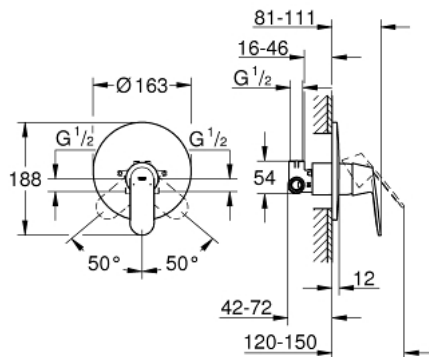

32 880 000 EUROSMART COSMOPOLITAN SINGLE-LEVER SHOWER MIXER

PRODUCT DESCRIPTION

- Colour: chrome
- wall installation
- GROHE SilkMove 46 mm ceramic cartridge
- GROHE LongLife finish
- consists of:
 - final installation set
 - rough-in set for wall mounted shower mixer
 - adjustable flow rate limiter
 - adjustable minimum flow rate approx. 2.5 l/min
 - metal lever
 - escutcheon- and shaft-sealing
 - metal escutcheon
 - screwed
 - optional temperature limiter

32 880 000 EUROSMART COSMOPOLITAN SINGLE-LEVER SHOWER MIXER

SPARE PARTS, December 2015 – now

- 1: Lever (Spare part-nr. 46682000)
- 2: Escutcheon (Spare part-nr. 46904000)
- 3: Shield (Spare part-nr. 02693000)
- 4: Cartridge (Spare part-nr. 46048000)
- 5: Temperature limiter (Spare part-nr. 46308000)*
- 6: Extension set (Spare part-nr. 46191000)*
- 7: Extension set (Spare part-nr. 46343000)*