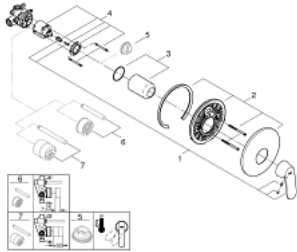

32 880 000 **EUROSMART COSMOPOLITAN SINGLE-LEVER SHOWER MIXER 1/2"**

PRODUCT DESCRIPTION

- Colour: chrome
- wall installation
- GROHE SilkMove 46 mm ceramic cartridge
- GROHE LongLife finish
- consisting of:
- set for final installation
- rough-in set for wall mounted shower mixer
- adjustable flow rate limiter
- adjustable minimum flow rate approx. 2.5 l/min
- metal lever
- escutcheon and shaft sealing
- metal escutcheon
- screwed
- optional temperature limiter

32 880 000 **EUROSMART COSMOPOLITAN SINGLE-LEVER SHOWER MIXER 1/2"**

SPARE PARTS, 12月 2015 – now

- 1: Lever (Spare part-nr. 46682000)
- 2: Escutcheon (Spare part-nr. 46904000)
- 3: Cap (Spare part-nr. 02693000)
- 4: Cartridge (Spare part-nr. 46048000)
- 5: Temperature limiter (Spare part-nr. 46308000)*
- 6: Extension set (Spare part-nr. 46191000)*
- 7: Extension set (Spare part-nr. 46343000)*