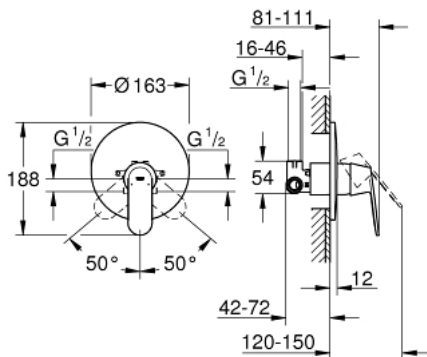

32 880 000 **EUROSMART COSMOPOLITAN SINGLE-LEVER SHOWER MIXER 1/2"**

PRODUCT DESCRIPTION

- Colour: chrome
- wall installation
- GROHE SilkMove 46 mm ceramic cartridge
- GROHE LongLife finish
- consisting of:
- set for final installation
- rough-in set for wall mounted shower mixer
- adjustable flow rate limiter
- adjustable minimum flow rate approx. 2.5 l/min
- metal lever
- escutcheon and shaft sealing
- metal escutcheon
- screwed
- optional temperature limiter

32 880 000 **EUROSMART COSMOPOLITAN SINGLE-LEVER SHOWER MIXER 1/2"**

SPARE PARTS, 12月 2015 – now

- 1: Lever (Spare part-nr. 46682000)
- 2: Escutcheon (Spare part-nr. 46904000)
- 3: Cap (Spare part-nr. 02693000)
- 4: Cartridge (Spare part-nr. 46048000)
- 5: Temperature limiter (Spare part-nr. 46308000)*
- 6: Extension set (Spare part-nr. 46191000)*
- 7: Extension set (Spare part-nr. 46343000)*