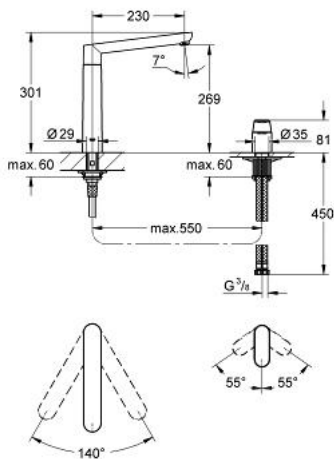

## 32 892 000 K7 SINGLE-LEVER SINK MIXER 1/2"

### PRODUCT DESCRIPTION

- Colour: chrome
- two hole installation
- GROHE SilkMove 35 mm ceramic cartridge
- GROHE LongLife finish
- metal lever
- lever mountable left- or right-hand side
- adjustable flow rate limiter
- swivelling cast spout
- SpeedClean Mousseur
- swivel area 140°
- flexible connection hoses
- rapid-installation-system

### SPARE PARTS, November 2016 – now

- 1: Lever (Spare part-nr. 46729000)
- 2: Shield (Spare part-nr. 46116000)
- 3: Screw coupling (Spare part-nr. 46460000)
- 4: Cartridge (Spare part-nr. 46374000)
- 5: Shank mounting kit (Spare part-nr. 46346000)
- 6: Snap coupling (Spare part-nr. 46338000)
- 7: Metalflex hose (Spare part-nr. 46174000)
- 8: Connection hose (Spare part-nr. 46322000)
- 9: Mousseur (Spare part-nr. 46711000)
- 10: Shank mounting kit (Spare part-nr. 46735000)