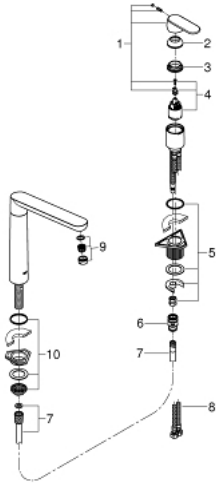

## 32 892 000 K7 SINGLE-LEVER SINK MIXER 1/2"

### PRODUCT DESCRIPTION

- Colour: chrome
- two hole installation
- GROHE SilkMove 35 mm ceramic cartridge
- GROHE LongLife finish
- metal lever
- lever mountable left- or right-hand side
- adjustable flow rate limiter
- swivelling cast spout
- SpeedClean Mousseur
- swivel area 140°
- flexible connection hoses
- rapid-installation-system

### SPARE PARTS, November 2016 – now

- 1: Lever (Spare part-nr. 46729000)
- 2: Shield (Spare part-nr. 46116000)
- 3: Screw coupling (Spare part-nr. 46460000)
- 4: Cartridge (Spare part-nr. 46374000)
- 5: Shank mounting kit (Spare part-nr. 46346000)
- 6: Snap coupling (Spare part-nr. 46338000)
- 7: Metalflex hose (Spare part-nr. 46174000)
- 8: Connection hose (Spare part-nr. 46322000)
- 9: Mousseur (Spare part-nr. 46711000)
- 10: Shank mounting kit (Spare part-nr. 46735000)