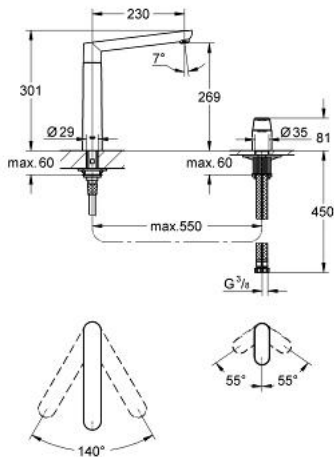

32 892 000 K7 SINGLE-LEVER SINK MIXER 1/2"

PRODUCT DESCRIPTION

- Colour: chrome
- two hole installation
- GROHE SilkMove 35 mm ceramic cartridge
- GROHE LongLife finish
- metal lever
- lever mountable left- or right-hand side
- adjustable flow rate limiter
- swivel cast spout
- SpeedClean mousseur
- swivel area 140°
- flexible connection hoses
- rapid installation system

32 892 000 K7 SINGLE-LEVER SINK MIXER 1/2"

SPARE PARTS, 11月 2016 – now

- 1: Lever (Spare part-nr. 46729000)
- 2: Cap (Spare part-nr. 46116000)
- 3: Screw coupling (Spare part-nr. 46460000)
- 4: Cartridge (Spare part-nr. 46374000)
- 5: Shank mounting kit (Spare part-nr. 46346000)
- 6: Quick coupling (Spare part-nr. 46338000)
- 7: Metalflex hose (Spare part-nr. 46174000)
- 8: Connection hose (Spare part-nr. 46322000)
- 9: Mousseur (Spare part-nr. 46711000)
- 10: Shank mounting kit (Spare part-nr. 46735000)