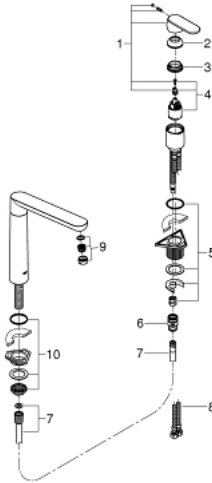

32 892 000 K7 SINGLE-LEVER SINK MIXER 1/2"

PRODUCT DESCRIPTION

- Colour: chrome
- two hole installation
- GROHE SilkMove 35 mm ceramic cartridge
- GROHE LongLife finish
- metal lever
- lever mountable left- or right-hand side
- adjustable flow rate limiter
- swivel cast spout
- SpeedClean mousseur
- swivel area 140°
- flexible connection hoses
- rapid installation system

32 892 000 K7 SINGLE-LEVER SINK MIXER 1/2"

SPARE PARTS, 11月 2016 – now

- 1: Lever (Spare part-nr. 46729000)
- 2: Cap (Spare part-nr. 46116000)
- 3: Screw coupling (Spare part-nr. 46460000)
- 4: Cartridge (Spare part-nr. 46374000)
- 5: Shank mounting kit (Spare part-nr. 46346000)
- 6: Quick coupling (Spare part-nr. 46338000)
- 7: Metalflex hose (Spare part-nr. 46174000)
- 8: Connection hose (Spare part-nr. 46322000)
- 9: Mousseur (Spare part-nr. 46711000)
- 10: Shank mounting kit (Spare part-nr. 46735000)