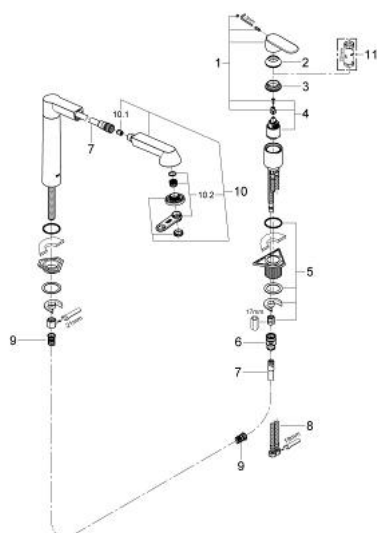

32 894 000 K7 SINGLE-LEVER SINK MIXER 1/2"

PRODUCT DESCRIPTION

- Colour: chrome
- two hole installation
- GROHE SilkMove 35 mm ceramic cartridge
- GROHE LongLife finish
- metal lever
- lever mountable left- or right-hand side
- adjustable flow rate limiter
- pull-out SpeedClean spray
- diverter: mousseur/shower jet
- automatic return to mousseur
- swivel cast spout
- swivel area 140°
- flexible connection hoses
- rapid installation system
- protected against backflow

32 894 000 K7 SINGLE-LEVER SINK MIXER 1/2"

SPARE PARTS, 10月 2009 – now

- 1: Lever (Spare part-nr. 46729000)
 - 2: Cap (Spare part-nr. 46116000)
 - 3: Ring (Spare part-nr. 04456000)
 - 4: Cartridge (Spare part-nr. 46374000)
 - 5: Shank mounting kit (Spare part-nr. 46346000)
 - 6: Quick coupling (Spare part-nr. 46338000)
 - 7: Shower hose (Spare part-nr. 46712000)
 - 8: Connection hose (Spare part-nr. 46322000)
 - 9: Compression spring (Spare part-nr. 07240000)
 - 10: Pull-Out spray (Spare part-nr. 64156000)
 - 10.1: Non-return valve (Spare part-nr. 08565000)
 - 10.2: Mousseur (Spare part-nr. 46711000)
 - 11: Socket spanner (Spare part-nr. 19332000)*
- * Optional accessories