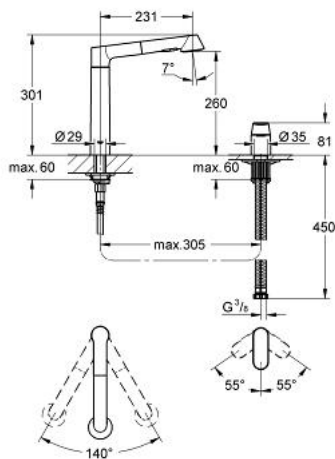

32 894 000 K7 SINGLE-LEVER SINK MIXER 1/2"

PRODUCT DESCRIPTION

- Colour: chrome
- two hole installation
- GROHE SilkMove 35 mm ceramic cartridge
- GROHE LongLife finish
- metal lever
- lever mountable left- or right-hand side
- adjustable flow rate limiter
- pull-out SpeedClean spray
- diverter: mousseur/shower jet
- automatic return to mousseur
- swivel cast spout
- swivel area 140°
- flexible connection hoses
- rapid installation system
- protected against backflow

32 894 000 K7 SINGLE-LEVER SINK MIXER 1/2"

SPARE PARTS, 10月 2009 – now

- 1: Lever (Spare part-nr. 46729000)
 - 2: Cap (Spare part-nr. 46116000)
 - 3: Ring (Spare part-nr. 04456000)
 - 4: Cartridge (Spare part-nr. 46374000)
 - 5: Shank mounting kit (Spare part-nr. 46346000)
 - 6: Quick coupling (Spare part-nr. 46338000)
 - 7: Shower hose (Spare part-nr. 46712000)
 - 8: Connection hose (Spare part-nr. 46322000)
 - 9: Compression spring (Spare part-nr. 07240000)
 - 10: Pull-Out spray (Spare part-nr. 64156000)
 - 10.1: Non-return valve (Spare part-nr. 08565000)
 - 10.2: Mousseur (Spare part-nr. 46711000)
 - 11: Socket spanner (Spare part-nr. 19332000)*
- * Optional accessories