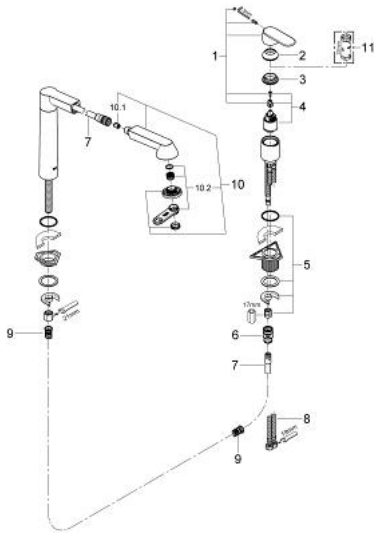

32 894 DC0 K7 SINGLE-LEVER SINK MIXER 1/2"

PRODUCT DESCRIPTION

- Colour: supersteel
- two hole installation
- GROHE SilkMove 35 mm ceramic cartridge
- GROHE LongLife finish
- metal lever
- lever mountable left- or right-hand side
- adjustable flow rate limiter
- pull-out SpeedClean spray
- automatic return to mousseur
- diverter: mousseur/shower jet
- swivel cast spout
- swivel area 140°
- flexible connection hoses
- rapid installation system
- protected against backflow

32 894 DC0 K7 SINGLE-LEVER SINK MIXER 1/2"

SPARE PARTS, 10月 2009 – now

- 1: Lever (Spare part-nr. 46729DC0)
 - 2: Cap (Spare part-nr. 46116DC0)
 - 3: Ring (Spare part-nr. 04456000)
 - 4: Cartridge (Spare part-nr. 46374000)
 - 5: Shank mounting kit (Spare part-nr. 46346000)
 - 6: Quick coupling (Spare part-nr. 46338000)
 - 7: Shower hose (Spare part-nr. 46712000)
 - 8: Connection hose (Spare part-nr. 46322000)
 - 9: Compression spring (Spare part-nr. 07240000)
 - 10: Pull-Out spray (Spare part-nr. 64156DC0)
 - 10.1: Non-return valve (Spare part-nr. 08565000)
 - 10.2: Mousseur (Spare part-nr. 46711000)
 - 11: Socket spanner (Spare part-nr. 19332000)*
- * Optional accessories