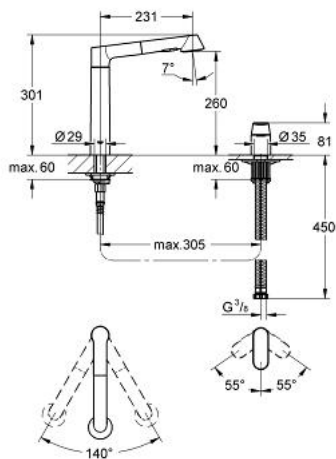

32 894 DC0 K7 SINGLE-LEVER SINK MIXER 1/2"

PRODUCT DESCRIPTION

- Colour: supersteel
- two hole installation
- GROHE SilkMove 35 mm ceramic cartridge
- GROHE LongLife finish
- metal lever
- lever mountable left- or right-hand side
- adjustable flow rate limiter
- pull-out SpeedClean spray
- automatic return to mousseur
- diverter: mousseur/shower jet
- swivel cast spout
- swivel area 140°
- flexible connection hoses
- rapid installation system
- protected against backflow

32 894 DC0 K7 SINGLE-LEVER SINK MIXER 1/2"

SPARE PARTS, 10月 2009 – now

- 1: Lever (Spare part-nr. 46729DC0)
 - 2: Cap (Spare part-nr. 46116DC0)
 - 3: Ring (Spare part-nr. 04456000)
 - 4: Cartridge (Spare part-nr. 46374000)
 - 5: Shank mounting kit (Spare part-nr. 46346000)
 - 6: Quick coupling (Spare part-nr. 46338000)
 - 7: Shower hose (Spare part-nr. 46712000)
 - 8: Connection hose (Spare part-nr. 46322000)
 - 9: Compression spring (Spare part-nr. 07240000)
 - 10: Pull-Out spray (Spare part-nr. 64156DC0)
 - 10.1: Non-return valve (Spare part-nr. 08565000)
 - 10.2: Mousseur (Spare part-nr. 46711000)
 - 11: Socket spanner (Spare part-nr. 19332000)*
- * Optional accessories