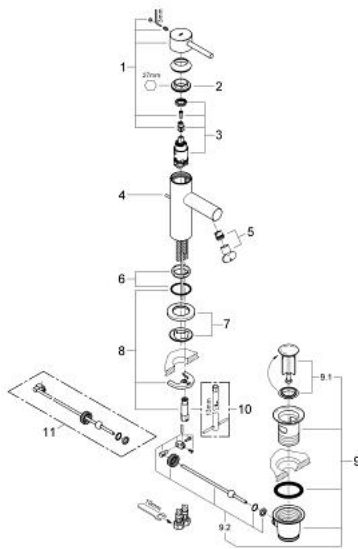

32 898 000 ESSENCE SINGLE-LEVER BASIN MIXER S-SIZE

PRODUCT DESCRIPTION

- Colour: chrome
- single hole installation
- metal lever
- GROHE SilkMove 28 mm ceramic cartridge
- GROHE LongLife finish
- integrated mousseur
- pop-up waste set 1 1/4"
- flexible connection hoses
- GROHE FastFixation installation system with centering support
- with temperature limiter

32 898 000 ESSENCE SINGLE-LEVER BASIN MIXER S-SIZE

SPARE PARTS, January 2012 – now

- 1: Lever (Spare part-nr. 46714000)
- 2: Fitting ring (Spare part-nr. 46715000)
- 3: Cartridge (Spare part-nr. 46580000)
- 4: Pop-up rod (Spare part-nr. 46739000)
- 5: Mousseur (Spare part-nr. 13937000)
- 6: Center ring (Spare part-nr. 46719000)
- 7: Base plate (Spare part-nr. 48165000)
- 8: Shank mounting kit (Spare part-nr. 46671000)
- 9: Pop-up waste set 1 1/4" (Spare part-nr. 28910000)
- 9.1: Plug (Spare part-nr. 07182000)
- 9.2: Eccentric rod (Spare part-nr. 07052000)
- 10: Mounting wrench (Spare part-nr. 19017000)*
- 11: Eccentric rod (Spare part-nr. 07341000)*