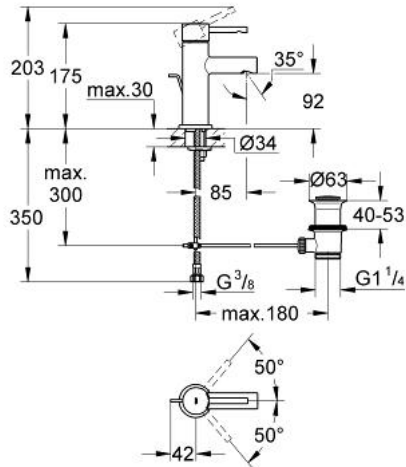

32 898 000 ESSENCE SINGLE-LEVER BASIN MIXER S-SIZE

PRODUCT DESCRIPTION

- Colour: chrome
- single hole installation
- metal lever
- GROHE SilkMove 28 mm ceramic cartridge
- GROHE LongLife finish
- integrated mousseur
- pop-up waste set 1 1/4"
- flexible connection hoses
- GROHE FastFixation installation system with centering support
- with temperature limiter

32 898 000 ESSENCE SINGLE-LEVER BASIN MIXER S-SIZE

SPARE PARTS, January 2012 – now

- 1: Lever (Spare part-nr. 46714000)
- 2: Fitting ring (Spare part-nr. 46715000)
- 3: Cartridge (Spare part-nr. 46580000)
- 4: Pop-up rod (Spare part-nr. 46739000)
- 5: Mousseur (Spare part-nr. 13937000)
- 6: Center ring (Spare part-nr. 46719000)
- 7: Base plate (Spare part-nr. 48165000)
- 8: Shank mounting kit (Spare part-nr. 46671000)
- 9: Pop-up waste set 1 1/4" (Spare part-nr. 28910000)
- 9.1: Plug (Spare part-nr. 07182000)
- 9.2: Eccentric rod (Spare part-nr. 07052000)
- 10: Mounting wrench (Spare part-nr. 19017000)*
- 11: Eccentric rod (Spare part-nr. 07341000)*