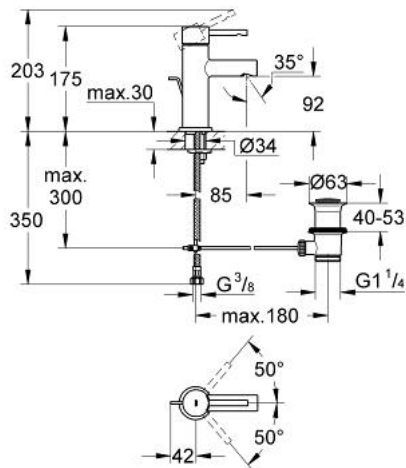

32 898 000 ESSENCE SINGLE-LEVER BASIN MIXER 1/2" S-SIZE

PRODUCT DESCRIPTION

- Colour: chrome
- single hole installation
- metal lever
- GROHE SilkMove 28 mm ceramic cartridge
- GROHE LongLife finish
- integrated mousseur
- pop-up waste set 1 1/4"
- flexible connection hoses
- GROHE FastFixation installation system with centering support
- with temperature limiter

32 898 000 ESSENCE SINGLE-LEVER BASIN MIXER 1/2" S-SIZE

SPARE PARTS, 1月 2012 – now

- 1: Lever (Spare part-nr. 46714000)
 - 2: Fitting ring (Spare part-nr. 46715000)
 - 3: Cartridge (Spare part-nr. 46580000)
 - 4: Pop-up rod (Spare part-nr. 46739000)
 - 5: Mousseur set (Spare part-nr. 13937000)
 - 6: Center ring (Spare part-nr. 46719000)
 - 7: Base plate (Spare part-nr. 48165000)
 - 8: Shank mounting kit (Spare part-nr. 46671000)
 - 9: Waste set 1 1/4" (Spare part-nr. 28910000)
 - 9.1: Plug (Spare part-nr. 07182000)
 - 9.2: Eccentric rod (Spare part-nr. 07052000)
 - 10: Mounting wrench (Spare part-nr. 19017000)*
 - 11: Eccentric rod (Spare part-nr. 07341000)*
- * Optional accessories