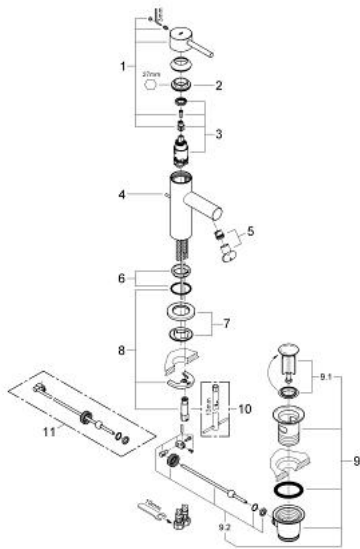

32 898 000 ESSENCE SINGLE-LEVER BASIN MIXER 1/2" S-SIZE

PRODUCT DESCRIPTION

- Colour: chrome
- single hole installation
- metal lever
- GROHE SilkMove 28 mm ceramic cartridge
- GROHE LongLife finish
- integrated mousseur
- pop-up waste set 1 1/4"
- flexible connection hoses
- GROHE FastFixation installation system with centering support
- with temperature limiter

32 898 000 ESSENCE SINGLE-LEVER BASIN MIXER 1/2" S-SIZE

SPARE PARTS, 1月 2012 – now

- 1: Lever (Spare part-nr. 46714000)
 - 2: Fitting ring (Spare part-nr. 46715000)
 - 3: Cartridge (Spare part-nr. 46580000)
 - 4: Pop-up rod (Spare part-nr. 46739000)
 - 5: Mousseur set (Spare part-nr. 13937000)
 - 6: Center ring (Spare part-nr. 46719000)
 - 7: Base plate (Spare part-nr. 48165000)
 - 8: Shank mounting kit (Spare part-nr. 46671000)
 - 9: Waste set 1 1/4" (Spare part-nr. 28910000)
 - 9.1: Plug (Spare part-nr. 07182000)
 - 9.2: Eccentric rod (Spare part-nr. 07052000)
 - 10: Mounting wrench (Spare part-nr. 19017000)*
 - 11: Eccentric rod (Spare part-nr. 07341000)*
- * Optional accessories