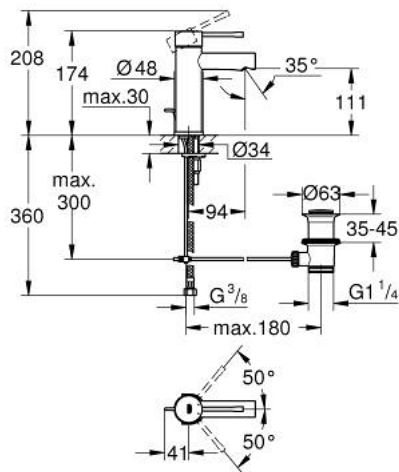

32 898 001 ESSENCE SINGLE-LEVER BASIN MIXER S-SIZE

PRODUCT DESCRIPTION

- Colour: chrome
- single hole installation
- metal lever
- GROHE SilkMove 28 mm ceramic cartridge
- with temperature limiter
- GROHE LongLife finish
- GROHE EcoJoy - less water, perfect flow
- maximum flow rate (at 3 bar): 5.7 l/min
- GROHE FastFixation Plus installation system
- pop-up waste set 1 1/4"
- flexible connection hoses
- minimum pressure 1,0 bar

32 898 001 ESSENCE SINGLE-LEVER BASIN MIXER S-SIZE

SPARE PARTS, December 2021 – now

- 1: Lever (Spare part-nr. 46917000)
 - 2: Fitting ring (Spare part-nr. 46715000)
 - 3: Cartridge (Spare part-nr. 46580000)
 - 4: Pop-up rod (Spare part-nr. 46739000)
 - 5: Mousseur (Spare part-nr. 46765000)
 - 6: Escutcheon (Spare part-nr. 48603000)
 - 7: Shank mounting kit (Spare part-nr. 46645000)
 - 8: Pop-up waste set 1 1/4" (Spare part-nr. 28910000)
 - 8.1: Plug (Spare part-nr. 07182000)
 - 8.2: Eccentric rod (Spare part-nr. 07052000)
 - 9: Mounting wrench (Spare part-nr. 19017000)*
 - 10: Eccentric rod (Spare part-nr. 07341000)*
- * Optional accessories