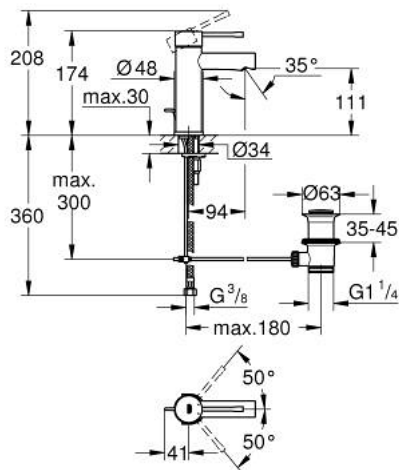

32 898 001 ESSENCE SINGLE-LEVER BASIN MIXER S-SIZE

PRODUCT DESCRIPTION

- Colour: chrome
- single hole installation
- metal lever
- GROHE SilkMove 28 mm ceramic cartridge
- with temperature limiter
- GROHE LongLife finish
- GROHE EcoJoy mousseur 5.7 l/min
- GROHE FastFixation Plus installation system
- pop-up waste set 1 1/4"
- flexible connection hoses
- minimum pressure 1,0 bar

32 898 001 ESSENCE SINGLE-LEVER BASIN MIXER S-SIZE

SPARE PARTS, December 2021 – now

- 1: Lever (Spare part-nr. 46917000)
 - 2: Fitting ring (Spare part-nr. 46715000)
 - 3: Cartridge (Spare part-nr. 46580000)
 - 4: Pop-up rod (Spare part-nr. 46739000)
 - 5: Mousseur (Spare part-nr. 46765000)
 - 6: Escutcheon (Spare part-nr. 48603000)
 - 7: Shank mounting kit (Spare part-nr. 46645000)
 - 8: Pop-up waste set 1 1/4" (Spare part-nr. 28910000)
 - 8.1: Plug (Spare part-nr. 07182000)
 - 8.2: Eccentric rod (Spare part-nr. 07052000)
 - 9: Mounting wrench (Spare part-nr. 19017000)*
 - 10: Eccentric rod (Spare part-nr. 07341000)*
- * Optional accessories