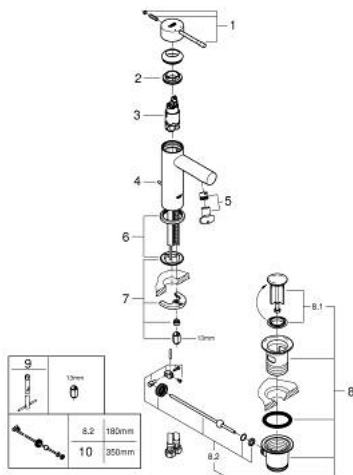

32 898 001 ESSENCE SINGLE-LEVER BASIN MIXER S-SIZE

PRODUCT DESCRIPTION

- Colour: chrome
- single hole installation
- metal lever
- GROHE SilkMove 28 mm ceramic cartridge
- with temperature limiter
- GROHE LongLife finish
- GROHE EcoJoy - less water, perfect flow
- maximum flow rate (at 3 bar): 5.7 l/min
- GROHE FastFixation Plus installation system
- pop-up waste set 1 1/4"
- flexible connection hoses
- minimum pressure 1,0 bar

32 898 001 ESSENCE SINGLE-LEVER BASIN MIXER S-SIZE

SPARE PARTS, December 2021 – now

- 1: Lever (Spare part-nr. 46917000)
 - 2: Fitting ring (Spare part-nr. 46715000)
 - 3: Cartridge (Spare part-nr. 46580000)
 - 4: Pop-up rod (Spare part-nr. 46739000)
 - 5: Mousseur (Spare part-nr. 46765000)
 - 6: Escutcheon (Spare part-nr. 48603000)
 - 7: Shank mounting kit (Spare part-nr. 46645000)
 - 8: Pop-up waste set 1 1/4" (Spare part-nr. 28910000)
 - 8.1: Plug (Spare part-nr. 07182000)
 - 8.2: Eccentric rod (Spare part-nr. 07052000)
 - 9: Mounting wrench (Spare part-nr. 19017000)*
 - 10: Eccentric rod (Spare part-nr. 07341000)*
- * Optional accessories