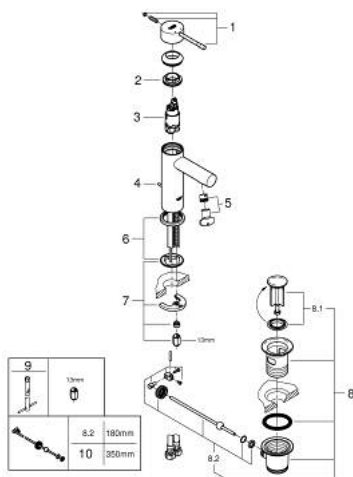

32 898 001 ESSENCE SINGLE-LEVER BASIN MIXER S-SIZE

PRODUCT DESCRIPTION

- Colour: chrome
- single hole installation
- metal lever
- GROHE SilkMove 28 mm ceramic cartridge
- with temperature limiter
- GROHE LongLife finish
- GROHE EcoJoy mousseur 5.7 l/min
- GROHE FastFixation Plus installation system
- pop-up waste set 1 1/4"
- flexible connection hoses
- minimum pressure 1,0 bar

32 898 001 ESSENCE SINGLE-LEVER BASIN MIXER S-SIZE

SPARE PARTS, December 2021 – now

- 1: Lever (Spare part-nr. 46917000)
 - 2: Fitting ring (Spare part-nr. 46715000)
 - 3: Cartridge (Spare part-nr. 46580000)
 - 4: Pop-up rod (Spare part-nr. 46739000)
 - 5: Mousseur (Spare part-nr. 46765000)
 - 6: Escutcheon (Spare part-nr. 48603000)
 - 7: Shank mounting kit (Spare part-nr. 46645000)
 - 8: Pop-up waste set 1 1/4" (Spare part-nr. 28910000)
 - 8.1: Plug (Spare part-nr. 07182000)
 - 8.2: Eccentric rod (Spare part-nr. 07052000)
 - 9: Mounting wrench (Spare part-nr. 19017000)*
 - 10: Eccentric rod (Spare part-nr. 07341000)*
- * Optional accessories