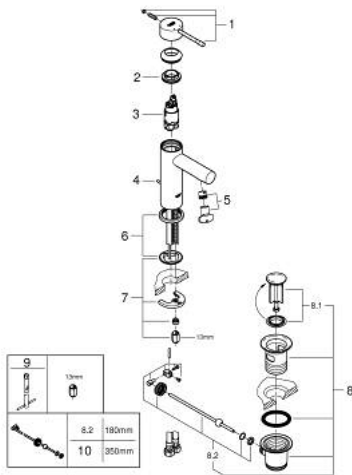

32 898 001 ESSENCE SINGLE-LEVER BASIN MIXER 1/2" S-SIZE

PRODUCT DESCRIPTION

- Colour: chrome
- single hole installation
- metal lever
- GROHE SilkMove 28 mm ceramic cartridge
- with temperature limiter
- GROHE LongLife finish
- GROHE EcoJoy mousseur 5.7 l/min
- GROHE FastFixation Plus installation system
- pop-up waste set 1 1/4"
- flexible connection hoses
- min. recommended pressure 1.0 bar

32 898 001 ESSENCE SINGLE-LEVER BASIN MIXER 1/2" S-SIZE

SPARE PARTS, 12月 2021 – now

- 1: Lever (Spare part-nr. 46917000)
 - 2: Fitting ring (Spare part-nr. 46715000)
 - 3: Cartridge (Spare part-nr. 46580000)
 - 4: Pop-up rod (Spare part-nr. 46739000)
 - 5: Mousseur (Spare part-nr. 46765000)
 - 6: Escutcheon (Spare part-nr. 48603000)
 - 7: Shank mounting kit (Spare part-nr. 46645000)
 - 8: Waste set 1 1/4" (Spare part-nr. 28910000)
 - 8.1: Plug (Spare part-nr. 07182000)
 - 8.2: Eccentric rod (Spare part-nr. 07052000)
 - 9: Mounting wrench (Spare part-nr. 19017000)*
 - 10: Eccentric rod (Spare part-nr. 07341000)*
- * Optional accessories