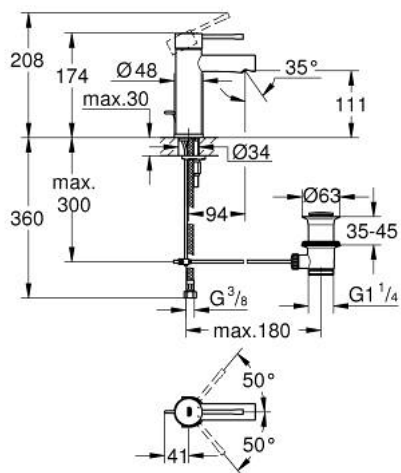

32 898 001 ESSENCE SINGLE-LEVER BASIN MIXER 1/2" S-SIZE

PRODUCT DESCRIPTION

- Colour: chrome
- single hole installation
- metal lever
- GROHE SilkMove 28 mm ceramic cartridge
- with temperature limiter
- GROHE LongLife finish
- GROHE EcoJoy mousseur 5.7 l/min
- GROHE FastFixation Plus installation system
- pop-up waste set 1 1/4"
- flexible connection hoses
- min. recommended pressure 1.0 bar

32 898 001 ESSENCE SINGLE-LEVER BASIN MIXER 1/2" S-SIZE

SPARE PARTS, 12月 2021 – now

- 1: Lever (Spare part-nr. 46917000)
 - 2: Fitting ring (Spare part-nr. 46715000)
 - 3: Cartridge (Spare part-nr. 46580000)
 - 4: Pop-up rod (Spare part-nr. 46739000)
 - 5: Mousseur (Spare part-nr. 46765000)
 - 6: Escutcheon (Spare part-nr. 48603000)
 - 7: Shank mounting kit (Spare part-nr. 46645000)
 - 8: Waste set 1 1/4" (Spare part-nr. 28910000)
 - 8.1: Plug (Spare part-nr. 07182000)
 - 8.2: Eccentric rod (Spare part-nr. 07052000)
 - 9: Mounting wrench (Spare part-nr. 19017000)*
 - 10: Eccentric rod (Spare part-nr. 07341000)*
- * Optional accessories