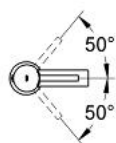

32 899 000 **ESSENCE SINGLE-LEVER BASIN MIXER**  
**S-SIZE**

**PRODUCT DESCRIPTION**

- Colour: chrome
- single hole installation
- metal lever
- GROHE SilkMove 28 mm ceramic cartridge
- GROHE LongLife finish
- integrated mousseur
- retractable chain
- flexible connection hoses
- GROHE FastFixation installation system with centering support
- with temperature limiter

## 32 899 000 ESSENCE SINGLE-LEVER BASIN MIXER S-SIZE