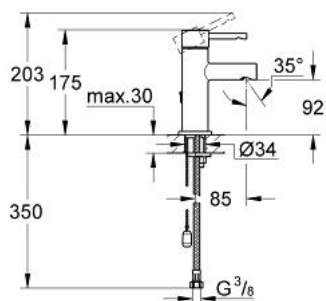

32 899 000 **ESSENCE SINGLE-LEVER BASIN MIXER**  
**S-SIZE**

**PRODUCT DESCRIPTION**

- Colour: chrome
- single hole installation
- metal lever
- GROHE SilkMove 28 mm ceramic cartridge
- GROHE LongLife finish
- integrated mousseur
- retractable chain
- flexible connection hoses
- GROHE FastFixation installation system with centering support
- with temperature limiter

## 32 899 000 ESSENCE SINGLE-LEVER BASIN MIXER S-SIZE

### SPARE PARTS, January 2012 – now

- 1: Lever (Spare part-nr. 46714000)
  - 2: Fitting ring (Spare part-nr. 46715000)
  - 3: Cartridge (Spare part-nr. 46580000)
  - 4: Chain support (Spare part-nr. 06815000)
  - 5: Mousseur (Spare part-nr. 13937000)
  - 6: Center ring (Spare part-nr. 46719000)
  - 7: Base plate (Spare part-nr. 48165000)
  - 8: Shank mounting kit (Spare part-nr. 46671000)
  - 9: Mounting wrench (Spare part-nr. 19017000)\*
- \* Optional accessories