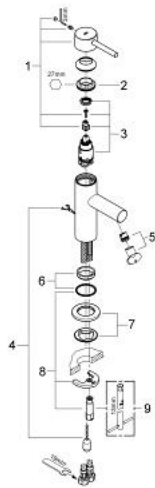

32 899 000 **ESSENCE SINGLE-LEVER BASIN MIXER**  
**S-SIZE**

**PRODUCT DESCRIPTION**

- Colour: chrome
- single hole installation
- metal lever
- GROHE SilkMove 28 mm ceramic cartridge
- GROHE LongLife finish
- integrated mousseur
- retractable chain
- flexible connection hoses
- GROHE FastFixation installation system with centering support
- with temperature limiter

## 32 899 000 ESSENCE SINGLE-LEVER BASIN MIXER S-SIZE

### SPARE PARTS, January 2012 – now

- 1: Lever (Spare part-nr. 46714000)
  - 2: Fitting ring (Spare part-nr. 46715000)
  - 3: Cartridge (Spare part-nr. 46580000)
  - 4: Chain support (Spare part-nr. 06815000)
  - 5: Mousseur (Spare part-nr. 13937000)
  - 6: Center ring (Spare part-nr. 46719000)
  - 7: Base plate (Spare part-nr. 48165000)
  - 8: Shank mounting kit (Spare part-nr. 46671000)
  - 9: Mounting wrench (Spare part-nr. 19017000)\*
- \* Optional accessories