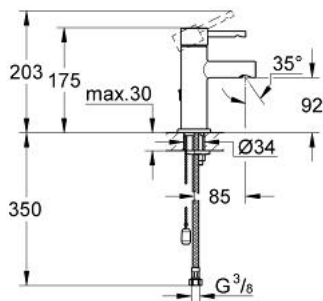

32 899 000 **ESSENCE SINGLE-LEVER BASIN MIXER 1/2"**
S-SIZE

PRODUCT DESCRIPTION

- Colour: chrome
- single hole installation
- metal lever
- GROHE SilkMove 28 mm ceramic cartridge
- GROHE LongLife finish
- integrated mousseur
- retractable chain
- flexible connection hoses
- GROHE FastFixation installation system with centering support
- with temperature limiter

32 899 000 ESSENCE SINGLE-LEVER BASIN MIXER 1/2" S-SIZE

SPARE PARTS, 1月 2012 – now

- 1: Lever (Spare part-nr. 46714000)
 - 2: Fitting ring (Spare part-nr. 46715000)
 - 3: Cartridge (Spare part-nr. 46580000)
 - 4: Chain (Spare part-nr. 06815000)
 - 5: Mousseur set (Spare part-nr. 13937000)
 - 6: Center ring (Spare part-nr. 46719000)
 - 7: Base plate (Spare part-nr. 48165000)
 - 8: Shank mounting kit (Spare part-nr. 46671000)
 - 9: Mounting wrench (Spare part-nr. 19017000)*
- * Optional accessories