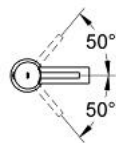

32 899 000 **ESSENCE SINGLE-LEVER BASIN MIXER 1/2"**
S-SIZE

PRODUCT DESCRIPTION

- Colour: chrome
- single hole installation
- metal lever
- GROHE SilkMove 28 mm ceramic cartridge
- GROHE LongLife finish
- integrated mousseur
- retractable chain
- flexible connection hoses
- GROHE FastFixation installation system with centering support
- with temperature limiter

32 899 000 ESSENCE SINGLE-LEVER BASIN MIXER 1/2" S-SIZE

SPARE PARTS, 1月 2012 – now

- 1: Lever (Spare part-nr. 46714000)
 - 2: Fitting ring (Spare part-nr. 46715000)
 - 3: Cartridge (Spare part-nr. 46580000)
 - 4: Chain (Spare part-nr. 06815000)
 - 5: Mousseur set (Spare part-nr. 13937000)
 - 6: Center ring (Spare part-nr. 46719000)
 - 7: Base plate (Spare part-nr. 48165000)
 - 8: Shank mounting kit (Spare part-nr. 46671000)
 - 9: Mounting wrench (Spare part-nr. 19017000)*
- * Optional accessories