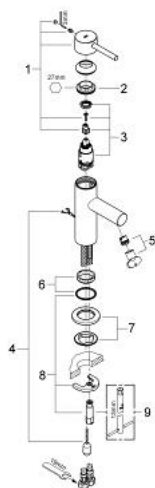

32 899 000 **ESSENCE SINGLE-LEVER BASIN MIXER 1/2"**
S-SIZE

PRODUCT DESCRIPTION

- Colour: chrome
- single hole installation
- metal lever
- GROHE SilkMove 28 mm ceramic cartridge
- GROHE LongLife finish
- integrated mousseur
- retractable chain
- flexible connection hoses
- GROHE FastFixation installation system with centering support
- with temperature limiter

32 899 000 ESSENCE SINGLE-LEVER BASIN MIXER 1/2" S-SIZE

SPARE PARTS, 1月 2012 – now

- 1: Lever (Spare part-nr. 46714000)
 - 2: Fitting ring (Spare part-nr. 46715000)
 - 3: Cartridge (Spare part-nr. 46580000)
 - 4: Chain (Spare part-nr. 06815000)
 - 5: Mousseur set (Spare part-nr. 13937000)
 - 6: Center ring (Spare part-nr. 46719000)
 - 7: Base plate (Spare part-nr. 48165000)
 - 8: Shank mounting kit (Spare part-nr. 46671000)
 - 9: Mounting wrench (Spare part-nr. 19017000)*
- * Optional accessories