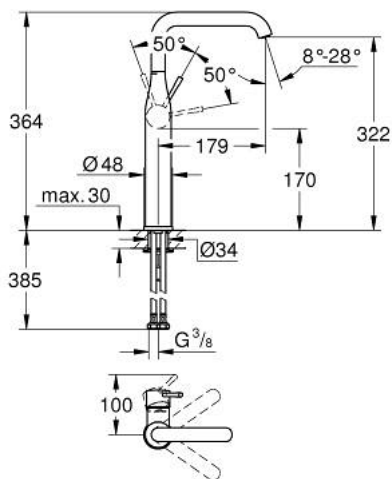

32 901 001 **ESSENCE SINGLE-LEVER BASIN MIXER 1/2"**  
**XL-SIZE**

**PRODUCT DESCRIPTION**

- Colour: chrome
- single hole installation
- metal lever
- for free standing basins
- GROHE SilkMove 28 mm ceramic cartridge
- with temperature limiter
- GROHE LongLife finish
- GROHE AquaGuide adjustable mousseur
- GROHE FastFixation Plus rapid installation system
- swivel spout with mousseur and stop limiter
- smooth body
- flexible connection hoses
- maximum flow rate (at 3 bar): 6.6 l/min
- minimum pressure 1,0 bar

32 901 001 **ESSENCE SINGLE-LEVER BASIN MIXER 1/2"**  
**XL-SIZE**

**SPARE PARTS**, February 2022 – now

- 1: Lever (Spare part-nr. 46919000)
- 2: Cartridge (Spare part-nr. 46580000)
- 3: screw ring (Spare part-nr. 48591000)
- 4: Swivel tube spout (Spare part-nr. 13375000)
- 4.1: Mousseur (Spare part-nr. 48270000)
- 4.2: Sealing washer (Spare part-nr. 0128500M)
- 4.3: Safety ring (Spare part-nr. 4826600M)
- 5: Escutcheon (Spare part-nr. 48603000)
- 6: Shank mounting kit (Spare part-nr. 46645000)
- 7: Mounting wrench (Spare part-nr. 19017000)\*
- 8: Waste set with push-open plug (Spare part-nr. 65807000)\*