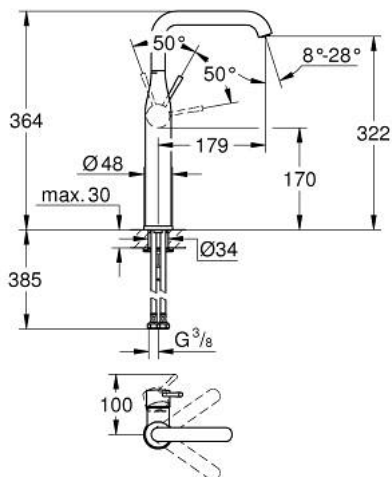

## 32 901 001 ESSENCE SINGLE-LEVER BASIN MIXER 1/2" XL-SIZE

### PRODUCT DESCRIPTION

- Colour: chrome
- single hole installation
- metal lever
- for free-standing basins
- GROHE SilkMove 28 mm ceramic cartridge
- with temperature limiter
- GROHE LongLife finish
- GROHE AquaGuide adjustable mousseur
- GROHE FastFixation Plus rapid installation system
- swivel spout with mousseur and stop limiter
- smooth body
- flexible connection hoses
- maximum flow rate (at 3 bar): 6.6 l/min
- min. recommended pressure 1.0 bar

### SPARE PARTS, 2月 2022 – now

- 1: Lever (Spare part-nr. 46919000)
  - 2: Cartridge (Spare part-nr. 46580000)
  - 3: screw ring (Spare part-nr. 48591000)
  - 4: Tubular spout (Spare part-nr. 13375000)
  - 4.1: Mousseur (Spare part-nr. 48270000)
  - 4.2: Sealing washer (Spare part-nr. 0128500M)
  - 4.3: Safety ring (Spare part-nr. 4826600M)
  - 5: Escutcheon (Spare part-nr. 48603000)
  - 6: Shank mounting kit (Spare part-nr. 46645000)
  - 7: Mounting wrench (Spare part-nr. 19017000)\*
  - 8: Waste set with push-open plug (Spare part-nr. 65807000)\*
- \* Optional accessories