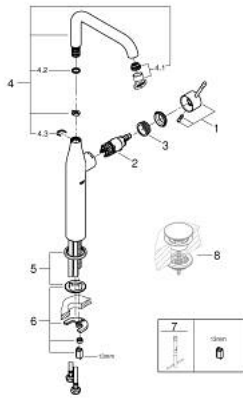

## 32 901 001 ESSENCE SINGLE-LEVER BASIN MIXER 1/2" XL-SIZE

### PRODUCT DESCRIPTION

- Colour: chrome
- single hole installation
- metal lever
- for free-standing basins
- GROHE SilkMove 28 mm ceramic cartridge
- with temperature limiter
- GROHE LongLife finish
- GROHE AquaGuide adjustable mousseur
- GROHE FastFixation Plus rapid installation system
- swivel spout with mousseur and stop limiter
- smooth body
- flexible connection hoses
- maximum flow rate (at 3 bar): 6.6 l/min
- min. recommended pressure 1.0 bar

### SPARE PARTS, 2月 2022 – now

- 1: Lever (Spare part-nr. 46919000)
  - 2: Cartridge (Spare part-nr. 46580000)
  - 3: screw ring (Spare part-nr. 48591000)
  - 4: Tubular spout (Spare part-nr. 13375000)
  - 4.1: Mousseur (Spare part-nr. 48270000)
  - 4.2: Sealing washer (Spare part-nr. 0128500M)
  - 4.3: Safety ring (Spare part-nr. 4826600M)
  - 5: Escutcheon (Spare part-nr. 48603000)
  - 6: Shank mounting kit (Spare part-nr. 46645000)
  - 7: Mounting wrench (Spare part-nr. 19017000)\*
  - 8: Waste set with push-open plug (Spare part-nr. 65807000)\*
- \* Optional accessories