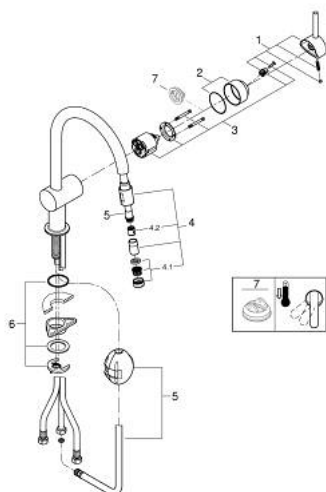

32 918 000 MINTA SINGLE-LEVER SINK MIXER 1/2"

PRODUCT DESCRIPTION

- Colour: chrome
- C-spout
- single hole installation
- GROHE LongLife finish
- GROHE SilkMove 46 mm ceramic cartridge
- Pull-Out spout for greater flexibility
- adjustable flow rate limiter
- swivel tubular spout, swivel area 360°
- integrated non-return valve
- Protected against backflow
- flexible connection hoses
- rapid-installation-system
- maximum flow rate (at 3 bar): 10.5 l/min
- optional temperature limiter ref. no. 46 308
- minimum pressure 1,0 bar

32 918 000 MINTA SINGLE-LEVER SINK MIXER 1/2"

SPARE PARTS, June 2024 – now

- 1: Lever (Spare part-nr. 46015000)
 - 2: Shield (Spare part-nr. 46025000)
 - 3: Cartridge (Spare part-nr. 46048000)
 - 4: Pull-Out spray (Spare part-nr. 46925000)
 - 4.1: Mousseur (Spare part-nr. 13952000)
 - 4.2: Non-return valve (Spare part-nr. 08565000)
 - 5: Hose for sink mixer with pull-out dual spray or mousseur (Spare part-nr. 48293000)
 - 6: Shank mounting kit (Spare part-nr. 46345000)
 - 7: Temperature limiter (Spare part-nr. 46375000)*
- * Optional accessories