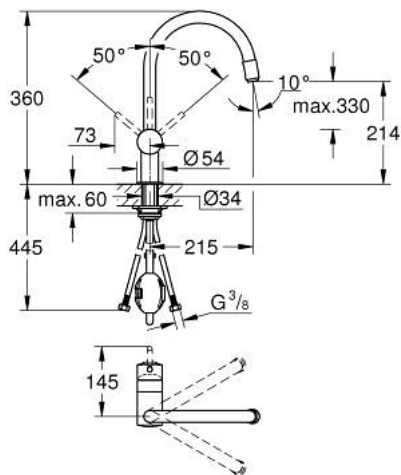

32 918 000 MINTA SINGLE-LEVER SINK MIXER 1/2"

PRODUCT DESCRIPTION

- Colour: chrome
- C-spout
- single hole installation
- GROHE LongLife finish
- GROHE SilkMove 46 mm ceramic cartridge
- Pull-Out spout for greater flexibility
- adjustable flow rate limiter
- swivel tubular spout, swivel area 360°
- integrated non-return valve
- Protected against backflow
- flexible connection hoses
- rapid-installation-system
- maximum flow rate (at 3 bar): 10.5 l/min
- optional temperature limiter ref. no. 46 308
- minimum pressure 1,0 bar

32 918 000 MINTA SINGLE-LEVER SINK MIXER 1/2"

SPARE PARTS, June 2024 – now

- 1: Lever (Spare part-nr. 46015000)
 - 2: Shield (Spare part-nr. 46025000)
 - 3: Cartridge (Spare part-nr. 46048000)
 - 4: Pull-Out spray (Spare part-nr. 46925000)
 - 4.1: Mousseur (Spare part-nr. 13952000)
 - 4.2: Non-return valve (Spare part-nr. 08565000)
 - 5: Hose for sink mixer with pull-out dual spray or mousseur (Spare part-nr. 48293000)
 - 6: Shank mounting kit (Spare part-nr. 46345000)
 - 7: Temperature limiter (Spare part-nr. 46375000)*
- * Optional accessories