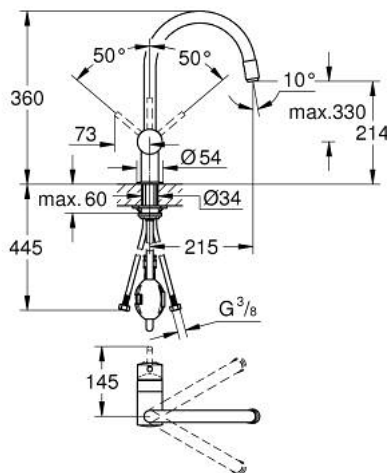

## 32 918 00E MINTA SINGLE-LEVER SINK MIXER 1/2"

### PRODUCT DESCRIPTION

- Colour: chrome
- C-spout
- single hole installation
- GROHE LongLife finish
- GROHE SilkMove 46 mm ceramic cartridge
- GROHE EcoJoy - less water, perfect flow
- Pull-Out spout for greater flexibility
- adjustable flow rate limiter
- swivel tubular spout, swivel area 360°
- integrated non-return valve
- Protected against backflow
- flexible connection hoses
- rapid-installation-system
- maximum flow rate (at 3 bar): 5 l/min
- optional temperature limiter ref. no. 46 308

### SPARE PARTS, October 2015 – September 2023

- 1: Lever (Spare part-nr. 46015000)
- 2: Shield (Spare part-nr. 46025000)
- 3: Cartridge (Spare part-nr. 46048000)
- 4: Pull-Out spray (Spare part-nr. 46925000)
- 4.1: Mousseur (Spare part-nr. 13952000)
- 4.2: Non-return valve (Spare part-nr. 08565000)
- 5: Hose for sink mixer with pull-out dual spray or mousseur (Spare part-nr. 48293000)
- 6: Shank mounting kit (Spare part-nr. 46345000)
- 7: Snap coupling (Spare part-nr. 64999000)
- 8: Temperature limiter (Spare part-nr. 46375000)\*
- 9: Lever (Spare part-nr. 40684000)\*
- \* Optional accessories