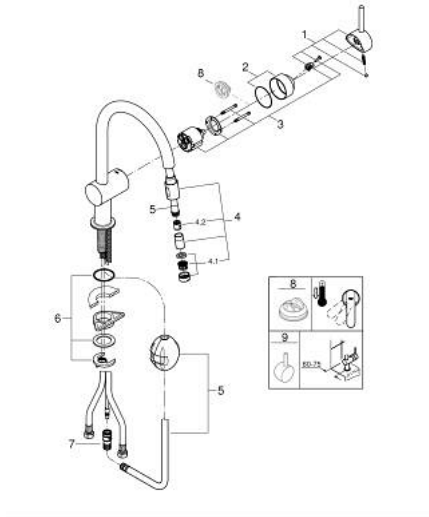

## 32 918 00E MINTA SINGLE-LEVER SINK MIXER 1/2"

### PRODUCT DESCRIPTION

- Colour: chrome
- C-spout
- single hole installation
- GROHE LongLife finish
- GROHE SilkMove 46 mm ceramic cartridge
- GROHE EcoJoy - less water, perfect flow
- Pull-Out spout for greater flexibility
- adjustable flow rate limiter
- swivel tubular spout, swivel area 360°
- integrated non-return valve
- Protected against backflow
- flexible connection hoses
- rapid-installation-system
- maximum flow rate (at 3 bar): 5 l/min
- optional temperature limiter ref. no. 46 308

### SPARE PARTS, October 2015 – September 2023

- 1: Lever (Spare part-nr. 46015000)
- 2: Shield (Spare part-nr. 46025000)
- 3: Cartridge (Spare part-nr. 46048000)
- 4: Pull-Out spray (Spare part-nr. 46925000)
- 4.1: Mousseur (Spare part-nr. 13952000)
- 4.2: Non-return valve (Spare part-nr. 08565000)
- 5: Hose for sink mixer with pull-out dual spray or mousseur (Spare part-nr. 48293000)
- 6: Shank mounting kit (Spare part-nr. 46345000)
- 7: Snap coupling (Spare part-nr. 64999000)
- 8: Temperature limiter (Spare part-nr. 46375000)\*
- 9: Lever (Spare part-nr. 40684000)\*
- \* Optional accessories