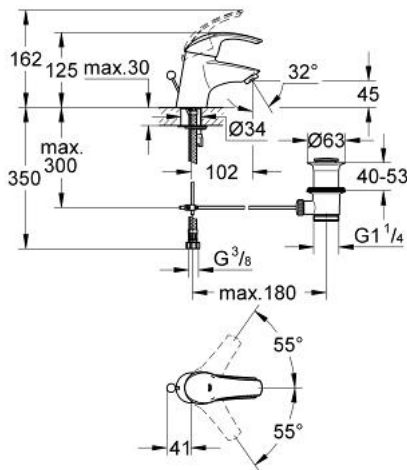

32 925 00E EUROSMART SINGLE-LEVER BASIN MIXER S-SIZE

PRODUCT DESCRIPTION

- Colour: chrome
- single hole installation
- metal lever
- GROHE SilkMove 35 mm ceramic cartridge
- GROHE LongLife finish
- GROHE EcoJoy - less water, perfect flow
- GROHE SpeedClean mousseur 5.7 l/min
- adjustable flow rate limiter
- adjustable minimum flow rate approx. 2.5 l/min
- pop-up waste set 1 1/4"
- flexible connection hoses
- rapid-installation-system
- optional temperature limiter ref. no. 46 375
- noise classification 1 in accordance with DIN4109
- minimum pressure 1,0 bar

32 925 00E EUROSMART SINGLE-LEVER BASIN MIXER S-SIZE

SPARE PARTS, October 2008 – now

- 1: Lever (Spare part-nr. 46561000)
- 2: Shield (Spare part-nr. 46436000)
- 3: Screw coupling (Spare part-nr. 46460000)
- 4: Cartridge (Spare part-nr. 46374000)
- 5: Mousseur (Spare part-nr. 48159000)
- 6: Shank mounting kit (Spare part-nr. 46249000)
- 7: Pop-up waste set 1 1/4" (Spare part-nr. 28910000)
- 7.1: Plug (Spare part-nr. 07182000)
- 7.2: Eccentric rod (Spare part-nr. 07052000)
- 8: Pop-up rod (Spare part-nr. 06329000)
- 9: Temperature limiter (Spare part-nr. 46375000)*
- 10: Socket spanner (Spare part-nr. 19332000)*
- 11: Mounting wrench (Spare part-nr. 19017000)*
- 12: Eccentric rod (Spare part-nr. 07341000)*