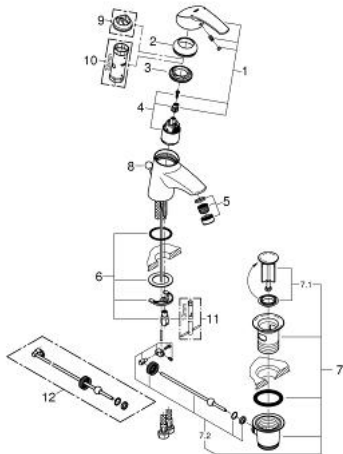

32 925 00E EUROSMART SINGLE-LEVER BASIN MIXER S-SIZE

PRODUCT DESCRIPTION

- Colour: chrome
- single hole installation
- metal lever
- GROHE SilkMove 35 mm ceramic cartridge
- GROHE LongLife finish
- GROHE EcoJoy - less water, perfect flow
- GROHE SpeedClean mousseur 5.7 l/min
- adjustable flow rate limiter
- adjustable minimum flow rate approx. 2.5 l/min
- pop-up waste set 1 1/4"
- flexible connection hoses
- rapid-installation-system
- optional temperature limiter ref. no. 46 375
- noise classification 1 in accordance with DIN4109
- minimum pressure 1,0 bar

32 925 00E EUROSMART SINGLE-LEVER BASIN MIXER S-SIZE

SPARE PARTS, October 2008 – now

- 1: Lever (Spare part-nr. 46561000)
- 2: Shield (Spare part-nr. 46436000)
- 3: Screw coupling (Spare part-nr. 46460000)
- 4: Cartridge (Spare part-nr. 46374000)
- 5: Mousseur (Spare part-nr. 48159000)
- 6: Shank mounting kit (Spare part-nr. 46249000)
- 7: Pop-up waste set 1 1/4" (Spare part-nr. 28910000)
- 7.1: Plug (Spare part-nr. 07182000)
- 7.2: Eccentric rod (Spare part-nr. 07052000)
- 8: Pop-up rod (Spare part-nr. 06329000)
- 9: Temperature limiter (Spare part-nr. 46375000)*
- 10: Socket spanner (Spare part-nr. 19332000)*
- 11: Mounting wrench (Spare part-nr. 19017000)*
- 12: Eccentric rod (Spare part-nr. 07341000)*