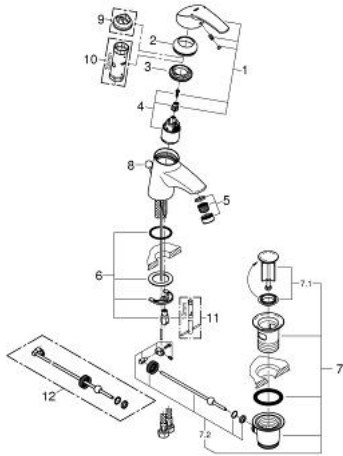

## 32 925 00E EUROSMART SINGLE-LEVER BASIN MIXER 1/2" S-SIZE

### PRODUCT DESCRIPTION

- Colour: chrome
- single hole installation
- metal lever
- GROHE SilkMove 35 mm ceramic cartridge
- GROHE LongLife finish
- GROHE EcoJoy - Less water, perfect flow
- GROHE SpeedClean mousseur 5.7 l/min
- adjustable flow rate limiter
- adjustable minimum flow rate approx. 2.5 l/min
- pop-up waste set 1 1/4"
- flexible connection hoses
- rapid installation system
- optional temperature limiter ref. no. 46 375
- noise classification I in accordance with DIN 4109
- min. recommended pressure 1.0 bar

### SPARE PARTS, 10月 2008 – now

- 1: Lever (Spare part-nr. 46561000)
- 2: Cap (Spare part-nr. 46436000)
- 3: Screw coupling (Spare part-nr. 46460000)
- 4: Cartridge (Spare part-nr. 46374000)
- 5: Mousseur (Spare part-nr. 48159000)
- 6: Shank mounting kit (Spare part-nr. 46249000)
- 7: Waste set 1 1/4" (Spare part-nr. 28910000)
- 7.1: Plug (Spare part-nr. 07182000)
- 7.2: Eccentric rod (Spare part-nr. 07052000)
- 8: Pop-up rod (Spare part-nr. 06329000)
- 9: Temperature limiter (Spare part-nr. 46375000)\*
- 10: Socket spanner (Spare part-nr. 19332000)\*
- 11: Mounting wrench (Spare part-nr. 19017000)\*
- 12: Eccentric rod (Spare part-nr. 07341000)\*