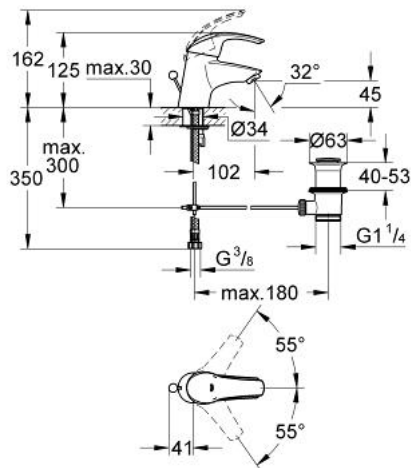

## 32 925 00E EUROSMART SINGLE-LEVER BASIN MIXER 1/2" S-SIZE

### PRODUCT DESCRIPTION

- Colour: chrome
- single hole installation
- metal lever
- GROHE SilkMove 35 mm ceramic cartridge
- GROHE LongLife finish
- GROHE EcoJoy - Less water, perfect flow
- GROHE SpeedClean mousseur 5.7 l/min
- adjustable flow rate limiter
- adjustable minimum flow rate approx. 2.5 l/min
- pop-up waste set 1 1/4"
- flexible connection hoses
- rapid installation system
- optional temperature limiter ref. no. 46 375
- noise classification I in accordance with DIN 4109
- min. recommended pressure 1.0 bar

### SPARE PARTS, 10月 2008 – now

- 1: Lever (Spare part-nr. 46561000)
- 2: Cap (Spare part-nr. 46436000)
- 3: Screw coupling (Spare part-nr. 46460000)
- 4: Cartridge (Spare part-nr. 46374000)
- 5: Mousseur (Spare part-nr. 48159000)
- 6: Shank mounting kit (Spare part-nr. 46249000)
- 7: Waste set 1 1/4" (Spare part-nr. 28910000)
- 7.1: Plug (Spare part-nr. 07182000)
- 7.2: Eccentric rod (Spare part-nr. 07052000)
- 8: Pop-up rod (Spare part-nr. 06329000)
- 9: Temperature limiter (Spare part-nr. 46375000)\*
- 10: Socket spanner (Spare part-nr. 19332000)\*
- 11: Mounting wrench (Spare part-nr. 19017000)\*
- 12: Eccentric rod (Spare part-nr. 07341000)\*