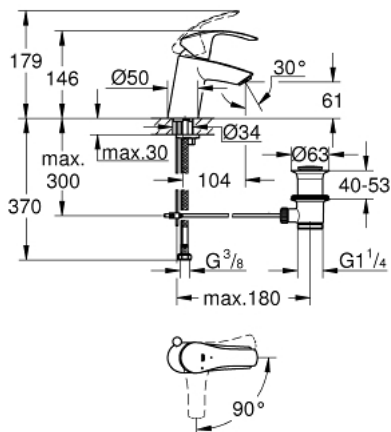

32 926 002 EUROSMART SINGLE-LEVER BASIN MIXER S-SIZE

PRODUCT DESCRIPTION

- Colour: chrome
- single hole installation
- metal lever
- GROHE SilkMove 35 mm ceramic cartridge
- OpenCold - cold water flow in mid-lever position
- adjustable flow rate limiter
- with temperature limiter
- GROHE LongLife finish
- GROHE EcoJoy - less water, perfect flow
- maximum flow rate (at 3 bar): 5 l/min
- GROHE FastFixation rapid installation system
- pop-up waste set 1 1/4"
- flexible connection hoses

32 926 002 EUROSART SINGLE-LEVER BASIN MIXER S-SIZE

SPARE PARTS, August 2017 – now

- 1: Lever (Spare part-nr. 46902000)
 - 2: Shield (Spare part-nr. 46492000)
 - 3: Screw coupling (Spare part-nr. 46460000)
 - 4: Cartridge (Spare part-nr. 46863000)
 - 5: Pop-up rod (Spare part-nr. 06329000)
 - 6: Mousseur (Spare part-nr. 48159000)
 - 7: Shank mounting kit (Spare part-nr. 46671000)
 - 8: Pop-up waste set 1 1/4" (Spare part-nr. 28910000)
 - 8.1: Plug (Spare part-nr. 07182000)
 - 8.2: Eccentric rod (Spare part-nr. 07052000)
 - 9: Socket spanner (Spare part-nr. 19332000)*
 - 10: Mounting wrench (Spare part-nr. 19017000)*
 - 11: Eccentric rod (Spare part-nr. 07341000)*
- * Optional accessories