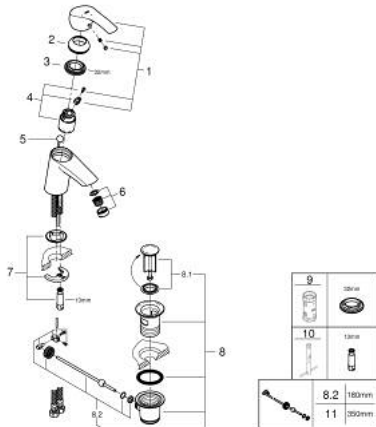

32 926 002 EUROSMART SINGLE-LEVER BASIN MIXER S-SIZE

PRODUCT DESCRIPTION

- Colour: chrome
- single hole installation
- metal lever
- GROHE SilkMove 35 mm ceramic cartridge
- OpenCold - cold water flow in mid-lever position
- adjustable flow rate limiter
- with temperature limiter
- GROHE LongLife finish
- GROHE EcoJoy - less water, perfect flow
- maximum flow rate (at 3 bar): 5 l/min
- GROHE FastFixation rapid installation system
- pop-up waste set 1 1/4"
- flexible connection hoses

32 926 002 EUROSART SINGLE-LEVER BASIN MIXER S-SIZE

SPARE PARTS, August 2017 – now

- 1: Lever (Spare part-nr. 46902000)
 - 2: Shield (Spare part-nr. 46492000)
 - 3: Screw coupling (Spare part-nr. 46460000)
 - 4: Cartridge (Spare part-nr. 46863000)
 - 5: Pop-up rod (Spare part-nr. 06329000)
 - 6: Mousseur (Spare part-nr. 48159000)
 - 7: Shank mounting kit (Spare part-nr. 46671000)
 - 8: Pop-up waste set 1 1/4" (Spare part-nr. 28910000)
 - 8.1: Plug (Spare part-nr. 07182000)
 - 8.2: Eccentric rod (Spare part-nr. 07052000)
 - 9: Socket spanner (Spare part-nr. 19332000)*
 - 10: Mounting wrench (Spare part-nr. 19017000)*
 - 11: Eccentric rod (Spare part-nr. 07341000)*
- * Optional accessories