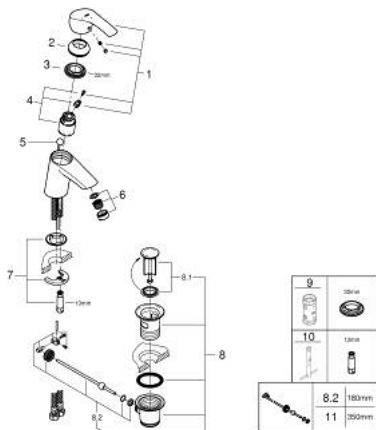

32 926 002 EUROSMART SINGLE-LEVER BASIN MIXER S-SIZE

SPARE PARTS, August 2017 – now

- 1: Lever (Spare part-nr. 46902000)
 - 2: Shield (Spare part-nr. 46492000)
 - 3: Screw coupling (Spare part-nr. 46460000)
 - 4: Cartridge (Spare part-nr. 46863000)
 - 5: Pop-up rod (Spare part-nr. 06329000)
 - 6: Mousseur (Spare part-nr. 48159000)
 - 7: Shank mounting kit (Spare part-nr. 46671000)
 - 8: Pop-up waste set 1 1/4" (Spare part-nr. 28910000)
 - 8.1: Plug (Spare part-nr. 07182000)
 - 8.2: Eccentric rod (Spare part-nr. 07052000)
 - 9: Socket spanner (Spare part-nr. 19332000)*
 - 10: Mounting wrench (Spare part-nr. 19017000)*
 - 11: Eccentric rod (Spare part-nr. 07341000)*
- * Optional accessories