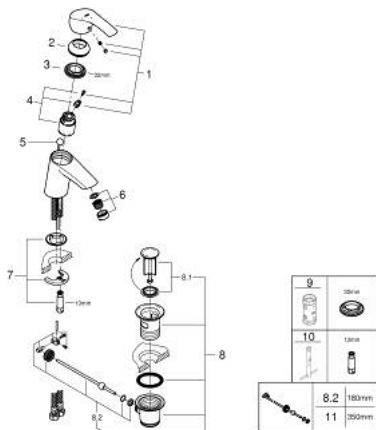

32 926 002 EUROSMART SINGLE-LEVER BASIN MIXER S-SIZE

PRODUCT DESCRIPTION

- Colour: chrome
- single hole installation
- metal lever
- GROHE SilkMove 35 mm ceramic cartridge
- OpenCold - cold water flow in mid-lever position
- adjustable flow rate limiter
- with temperature limiter
- GROHE LongLife finish
- GROHE EcoJoy - less water, perfect flow
- maximum flow rate (at 3 bar): 5 l/min
- GROHE FastFixation rapid installation system
- pop-up waste set 1 1/4"
- flexible connection hoses

32 926 002 EUROSART SINGLE-LEVER BASIN MIXER S-SIZE

SPARE PARTS, August 2017 – now

- 1: Lever (Spare part-nr. 46902000)
 - 2: Shield (Spare part-nr. 46492000)
 - 3: Screw coupling (Spare part-nr. 46460000)
 - 4: Cartridge (Spare part-nr. 46863000)
 - 5: Pop-up rod (Spare part-nr. 06329000)
 - 6: Mousseur (Spare part-nr. 48159000)
 - 7: Shank mounting kit (Spare part-nr. 46671000)
 - 8: Pop-up waste set 1 1/4" (Spare part-nr. 28910000)
 - 8.1: Plug (Spare part-nr. 07182000)
 - 8.2: Eccentric rod (Spare part-nr. 07052000)
 - 9: Socket spanner (Spare part-nr. 19332000)*
 - 10: Mounting wrench (Spare part-nr. 19017000)*
 - 11: Eccentric rod (Spare part-nr. 07341000)*
- * Optional accessories