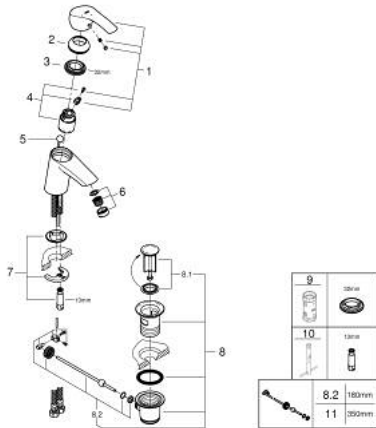

## 32 926 002 EUROSMART SINGLE-LEVER BASIN MIXER 1/2" S-SIZE

### PRODUCT DESCRIPTION

- Colour: chrome
- single hole installation
- metal lever
- GROHE SilkMove 35 mm ceramic cartridge
- OpenCold - cold water flow in mid-lever position
- adjustable flow rate limiter
- with temperature limiter
- GROHE LongLife finish
- GROHE EcoJoy - Less water, perfect flow
- maximum flow rate (at 3 bar): 5 l/min
- GROHE FastFixation rapid installation system
- pop-up waste set 1 1/4"
- flexible connection hoses

### SPARE PARTS, 8月 2017 – now

- 1: Lever (Spare part-nr. 46902000)
  - 2: Cap (Spare part-nr. 46492000)
  - 3: Screw coupling (Spare part-nr. 46460000)
  - 4: Cartridge (Spare part-nr. 46863000)
  - 5: Pop-up rod (Spare part-nr. 06329000)
  - 6: Mousseur (Spare part-nr. 48159000)
  - 7: Shank mounting kit (Spare part-nr. 46671000)
  - 8: Waste set 1 1/4" (Spare part-nr. 28910000)
  - 8.1: Plug (Spare part-nr. 07182000)
  - 8.2: Eccentric rod (Spare part-nr. 07052000)
  - 9: Socket spanner (Spare part-nr. 19332000)\*
  - 10: Mounting wrench (Spare part-nr. 19017000)\*
  - 11: Eccentric rod (Spare part-nr. 07341000)\*
- \* Optional accessories