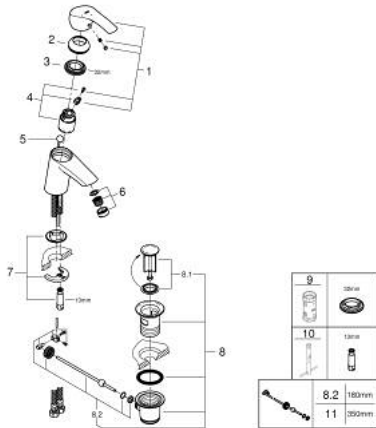

32 926 002 EUROSMART SINGLE-LEVER BASIN MIXER 1/2" S-SIZE

SPARE PARTS, 8月 2017 – now

1. 1: Lever (Spare part-nr. 46902000)
   - 2: Cap (Spare part-nr. 46492000)
   - 3: Screw coupling (Spare part-nr. 46460000)
   - 4: Cartridge (Spare part-nr. 46863000)
   - 5: Pop-up rod (Spare part-nr. 06329000)
   - 6: Mousseur (Spare part-nr. 48159000)
   - 7: Shank mounting kit (Spare part-nr. 46671000)
   - 8: Waste set 1 1/4" (Spare part-nr. 28910000)
   - 8.1: Plug (Spare part-nr. 07182000)
   - 8.2: Eccentric rod (Spare part-nr. 07052000)
   - 9: Socket spanner (Spare part-nr. 19332000)*
   - 10: Mounting wrench (Spare part-nr. 19017000)*
   - 11: Eccentric rod (Spare part-nr. 07341000)*
2. Optional accessories