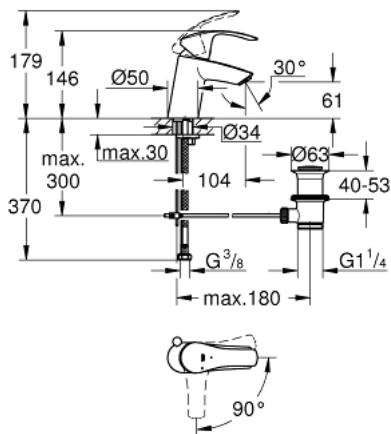

## 32 926 002 EUROSMART SINGLE-LEVER BASIN MIXER 1/2" S-SIZE

### PRODUCT DESCRIPTION

- Colour: chrome
- single hole installation
- metal lever
- GROHE SilkMove 35 mm ceramic cartridge
- OpenCold - cold water flow in mid-lever position
- adjustable flow rate limiter
- with temperature limiter
- GROHE LongLife finish
- GROHE EcoJoy - Less water, perfect flow
- maximum flow rate (at 3 bar): 5 l/min
- GROHE FastFixation rapid installation system
- pop-up waste set 1 1/4"
- flexible connection hoses

### SPARE PARTS, 8月 2017 – now

- 1: Lever (Spare part-nr. 46902000)
  - 2: Cap (Spare part-nr. 46492000)
  - 3: Screw coupling (Spare part-nr. 46460000)
  - 4: Cartridge (Spare part-nr. 46863000)
  - 5: Pop-up rod (Spare part-nr. 06329000)
  - 6: Mousseur (Spare part-nr. 48159000)
  - 7: Shank mounting kit (Spare part-nr. 46671000)
  - 8: Waste set 1 1/4" (Spare part-nr. 28910000)
  - 8.1: Plug (Spare part-nr. 07182000)
  - 8.2: Eccentric rod (Spare part-nr. 07052000)
  - 9: Socket spanner (Spare part-nr. 19332000)\*
  - 10: Mounting wrench (Spare part-nr. 19017000)\*
  - 11: Eccentric rod (Spare part-nr. 07341000)\*
- \* Optional accessories