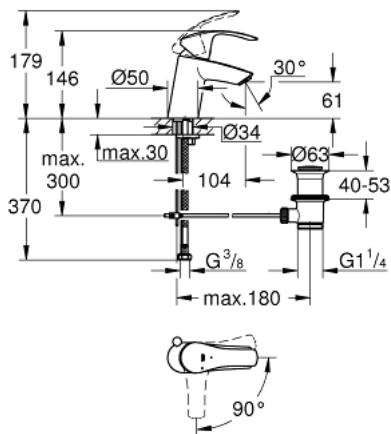

32 926 002 EUROSMART SINGLE-LEVER BASIN MIXER 1/2" S-SIZE

PRODUCT DESCRIPTION

- Colour: chrome
- single hole installation
- metal lever
- GROHE SilkMove 35 mm ceramic cartridge
- EcoMode - cold water flow in mid-lever position saves energy
- adjustable flow rate limiter
- with temperature limiter
- GROHE LongLife finish
- GROHE EcoJoy - Less water, perfect flow
- maximum flow rate (at 3 bar): 5 l/min
- GROHE FastFixation rapid installation system
- pop-up waste set 1 1/4"
- flexible connection hoses

32 926 002 EUROSMART SINGLE-LEVER BASIN MIXER 1/2" S-SIZE

SPARE PARTS, 8月 2017 – now

- 1: Lever (Spare part-nr. 46902000)
 - 2: Cap (Spare part-nr. 46492000)
 - 3: Screw coupling (Spare part-nr. 46460000)
 - 4: Cartridge (Spare part-nr. 46863000)
 - 5: Pop-up rod (Spare part-nr. 06329000)
 - 6: Mousseur (Spare part-nr. 48159000)
 - 7: Shank mounting kit (Spare part-nr. 46671000)
 - 8: Waste set 1 1/4" (Spare part-nr. 28910000)
 - 8.1: Plug (Spare part-nr. 07182000)
 - 8.2: Eccentric rod (Spare part-nr. 07052000)
 - 9: Socket spanner (Spare part-nr. 19332000)*
 - 10: Mounting wrench (Spare part-nr. 19017000)*
 - 11: Eccentric rod (Spare part-nr. 07341000)*
- * Optional accessories