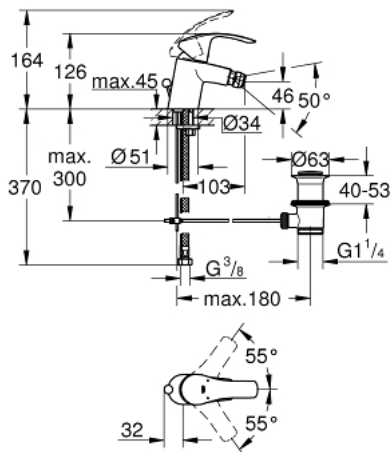

32 929 002 EUROSMART SINGLE-LEVER BIDET MIXER S-SIZE

PRODUCT DESCRIPTION

- Colour: chrome
- single hole installation
- metal lever
- GROHE SilkMove 35 mm ceramic cartridge
- adjustable flow rate limiter
- with temperature limiter
- GROHE LongLife finish
- GROHE EcoJoy - less water, perfect flow
- maximum flow rate (at 3 bar): 5 l/min
- GROHE FastFixation rapid installation system
- with ball joint
- pop-up waste set 1 1/4"
- flexible connection hoses

32 929 002 EUROSART SINGLE-LEVER BIDET MIXER S-SIZE

SPARE PARTS, October 2013 – now

- 1: Lever (Spare part-nr. 46897000)
- 2: Shield (Spare part-nr. 46492000)
- 3: Screw coupling (Spare part-nr. 46460000)
- 4: Cartridge (Spare part-nr. 46374000)
- 5: Pop-up rod (Spare part-nr. 06329000)
- 6: Mousseur (Spare part-nr. 48159000)
- 7: Shank mounting kit (Spare part-nr. 46671000)
- 8: Pop-up waste set 1 1/4" (Spare part-nr. 28910000)
- 8.1: Plug (Spare part-nr. 07182000)
- 8.2: Eccentric rod (Spare part-nr. 07052000)
- 9: Socket spanner (Spare part-nr. 19332000)*
- 10: Mounting wrench (Spare part-nr. 19017000)*
- 11: Eccentric rod (Spare part-nr. 07341000)*