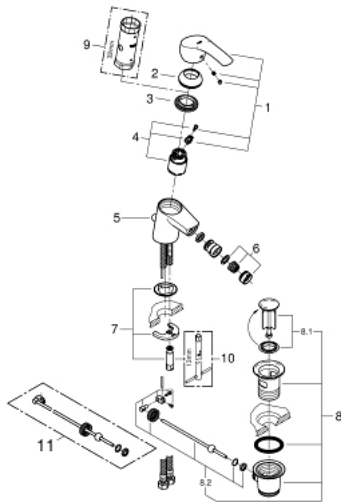

32 929 002 EUROSMART SINGLE-LEVER BIDET MIXER S-SIZE

PRODUCT DESCRIPTION

- Colour: chrome
- single hole installation
- metal lever
- GROHE SilkMove 35 mm ceramic cartridge
- adjustable flow rate limiter
- with temperature limiter
- GROHE LongLife finish
- GROHE EcoJoy - less water, perfect flow
- maximum flow rate (at 3 bar): 5 l/min
- GROHE FastFixation rapid installation system
- with ball joint
- pop-up waste set 1 1/4"
- flexible connection hoses

32 929 002 EUROSART SINGLE-LEVER BIDET MIXER S-SIZE

SPARE PARTS, October 2013 – now

- 1: Lever (Spare part-nr. 46897000)
- 2: Shield (Spare part-nr. 46492000)
- 3: Screw coupling (Spare part-nr. 46460000)
- 4: Cartridge (Spare part-nr. 46374000)
- 5: Pop-up rod (Spare part-nr. 06329000)
- 6: Mousseur (Spare part-nr. 48159000)
- 7: Shank mounting kit (Spare part-nr. 46671000)
- 8: Pop-up waste set 1 1/4" (Spare part-nr. 28910000)
- 8.1: Plug (Spare part-nr. 07182000)
- 8.2: Eccentric rod (Spare part-nr. 07052000)
- 9: Socket spanner (Spare part-nr. 19332000)*
- 10: Mounting wrench (Spare part-nr. 19017000)*
- 11: Eccentric rod (Spare part-nr. 07341000)*