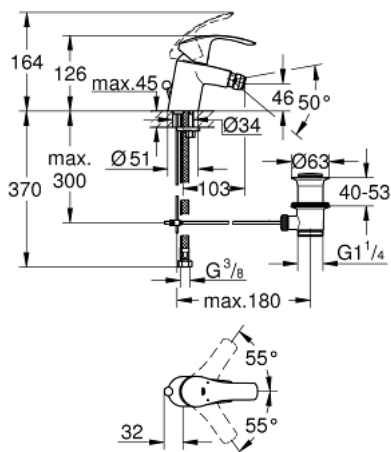

## 32 929 002 EUROSMART SINGLE-LEVER BIDET MIXER 1/2" S-SIZE

### PRODUCT DESCRIPTION

- Colour: chrome
- single hole installation
- metal lever
- GROHE SilkMove 35 mm ceramic cartridge
- adjustable flow rate limiter
- with temperature limiter
- GROHE LongLife finish
- GROHE EcoJoy - Less water, perfect flow
- maximum flow rate (at 3 bar): 5 l/min
- GROHE FastFixation rapid installation system
- with ball joint
- pop-up waste set 1 1/4"
- flexible connection hoses

### SPARE PARTS, 10月 2013 – now

- 1: Lever (Spare part-nr. 46897000)
- 2: Cap (Spare part-nr. 46492000)
- 3: Screw coupling (Spare part-nr. 46460000)
- 4: Cartridge (Spare part-nr. 46374000)
- 5: Pop-up rod (Spare part-nr. 06329000)
- 6: Mousseur (Spare part-nr. 48159000)
- 7: Shank mounting kit (Spare part-nr. 46671000)
- 8: Waste set 1 1/4" (Spare part-nr. 28910000)
- 8.1: Plug (Spare part-nr. 07182000)
- 8.2: Eccentric rod (Spare part-nr. 07052000)
- 9: Socket spanner (Spare part-nr. 19332000)\*
- 10: Mounting wrench (Spare part-nr. 19017000)\*
- 11: Eccentric rod (Spare part-nr. 07341000)\*