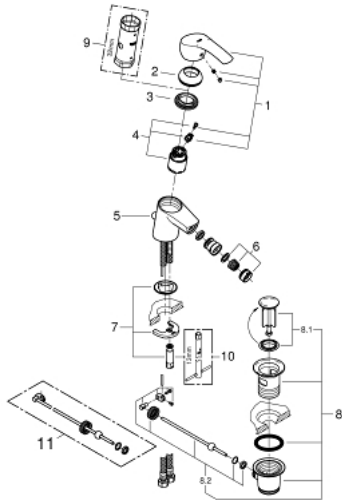

## 32 929 002 EUROSMART SINGLE-LEVER BIDET MIXER 1/2" S-SIZE

### PRODUCT DESCRIPTION

- Colour: chrome
- single hole installation
- metal lever
- GROHE SilkMove 35 mm ceramic cartridge
- adjustable flow rate limiter
- with temperature limiter
- GROHE LongLife finish
- GROHE EcoJoy - Less water, perfect flow
- maximum flow rate (at 3 bar): 5 l/min
- GROHE FastFixation rapid installation system
- with ball joint
- pop-up waste set 1 1/4"
- flexible connection hoses

### SPARE PARTS, 10月 2013 – now

- 1: Lever (Spare part-nr. 46897000)
- 2: Cap (Spare part-nr. 46492000)
- 3: Screw coupling (Spare part-nr. 46460000)
- 4: Cartridge (Spare part-nr. 46374000)
- 5: Pop-up rod (Spare part-nr. 06329000)
- 6: Mousseur (Spare part-nr. 48159000)
- 7: Shank mounting kit (Spare part-nr. 46671000)
- 8: Waste set 1 1/4" (Spare part-nr. 28910000)
- 8.1: Plug (Spare part-nr. 07182000)
- 8.2: Eccentric rod (Spare part-nr. 07052000)
- 9: Socket spanner (Spare part-nr. 19332000)\*
- 10: Mounting wrench (Spare part-nr. 19017000)\*
- 11: Eccentric rod (Spare part-nr. 07341000)\*