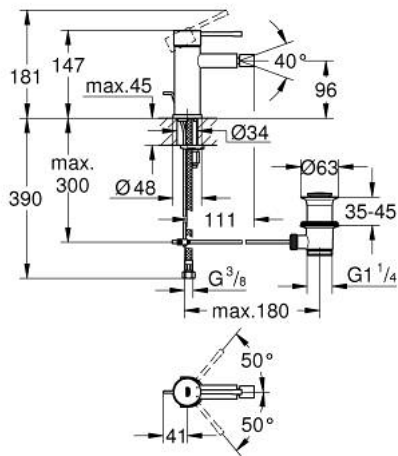

32 935 001 ESSENCE SINGLE-LEVER BIDET MIXER S-SIZE

PRODUCT DESCRIPTION

- Colour: chrome
- single hole installation
- metal lever
- GROHE SilkMove 28 mm ceramic cartridge
- with temperature limiter
- GROHE LongLife finish
- GROHE FastFixation Plus installation system
- ball-joint mousseur
- pop-up waste set 1 1/4"
- flexible connection hoses
- minimum pressure 1,0 bar

32 935 001 ESSENCE SINGLE-LEVER BIDET MIXER S-SIZE

SPARE PARTS, February 2022 – now

- 1: Lever (Spare part-nr. 46917000)
 - 2: Fitting ring (Spare part-nr. 46715000)
 - 3: Cartridge (Spare part-nr. 46580000)
 - 4: Pop-up rod (Spare part-nr. 46739000)
 - 5: Mousseur (Spare part-nr. 13998000)
 - 6: Escutcheon (Spare part-nr. 48603000)
 - 7: Shank mounting kit (Spare part-nr. 46645000)
 - 8: Pop-up waste set 1 1/4" (Spare part-nr. 28910000)
 - 8.1: Plug (Spare part-nr. 07182000)
 - 8.2: Eccentric rod (Spare part-nr. 07052000)
 - 9: Mounting wrench (Spare part-nr. 19017000)*
 - 10: Eccentric rod (Spare part-nr. 07341000)*
- * Optional accessories