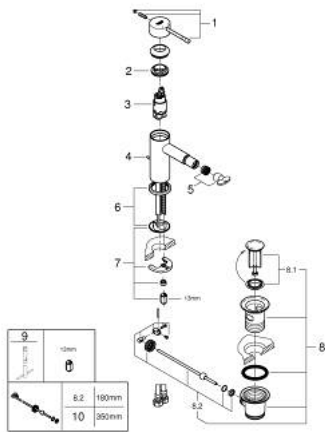

32 935 001 ESSENCE SINGLE-LEVER BIDET MIXER 1/2" S-SIZE

PRODUCT DESCRIPTION

- Colour: chrome
- single hole installation
- metal lever
- GROHE SilkMove 28 mm ceramic cartridge
- with temperature limiter
- GROHE LongLife finish
- GROHE FastFixation Plus installation system
- ball-joint mousseur
- pop-up waste set 1 1/4"
- flexible connection hoses
- min. recommended pressure 1.0 bar

32 935 001 ESSENCE SINGLE-LEVER BIDET MIXER 1/2" S-SIZE

SPARE PARTS, 2月 2022 – now

- 1: Lever (Spare part-nr. 46917000)
 - 2: Fitting ring (Spare part-nr. 46715000)
 - 3: Cartridge (Spare part-nr. 46580000)
 - 4: Pop-up rod (Spare part-nr. 46739000)
 - 5: Mousseur (Spare part-nr. 13998000)
 - 6: Escutcheon (Spare part-nr. 48603000)
 - 7: Shank mounting kit (Spare part-nr. 46645000)
 - 8: Waste set 1 1/4" (Spare part-nr. 28910000)
 - 8.1: Plug (Spare part-nr. 07182000)
 - 8.2: Eccentric rod (Spare part-nr. 07052000)
 - 9: Mounting wrench (Spare part-nr. 19017000)*
 - 10: Eccentric rod (Spare part-nr. 07341000)*
- * Optional accessories