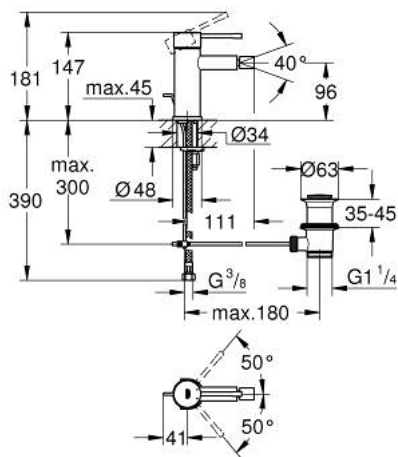

32 935 001 ESSENCE SINGLE-LEVER BIDET MIXER 1/2" S-SIZE

PRODUCT DESCRIPTION

- Colour: chrome
- single hole installation
- metal lever
- GROHE SilkMove 28 mm ceramic cartridge
- with temperature limiter
- GROHE LongLife finish
- GROHE FastFixation Plus installation system
- ball-joint mousseur
- pop-up waste set 1 1/4"
- flexible connection hoses
- min. recommended pressure 1.0 bar

32 935 001 ESSENCE SINGLE-LEVER BIDET MIXER 1/2" S-SIZE

SPARE PARTS, 2月 2022 – now

- 1: Lever (Spare part-nr. 46917000)
 - 2: Fitting ring (Spare part-nr. 46715000)
 - 3: Cartridge (Spare part-nr. 46580000)
 - 4: Pop-up rod (Spare part-nr. 46739000)
 - 5: Mousseur (Spare part-nr. 13998000)
 - 6: Escutcheon (Spare part-nr. 48603000)
 - 7: Shank mounting kit (Spare part-nr. 46645000)
 - 8: Waste set 1 1/4" (Spare part-nr. 28910000)
 - 8.1: Plug (Spare part-nr. 07182000)
 - 8.2: Eccentric rod (Spare part-nr. 07052000)
 - 9: Mounting wrench (Spare part-nr. 19017000)*
 - 10: Eccentric rod (Spare part-nr. 07341000)*
- * Optional accessories