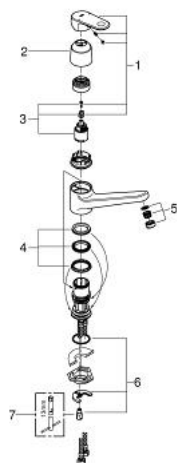

32 941 002 EUROPLUS SINGLE-LEVER SINK MIXER 1/2"

PRODUCT DESCRIPTION

- Colour: chrome
- low spout
- single hole installation
- GROHE LongLife finish
- GROHE SilkMove 35 mm ceramic cartridge
- SpeedClean Mousseur
- adjustable flow rate limiter
- swivelling cast spout
- swivel area 140°
- metal lever
- flexible connection hoses
- rapid-installation-system
- minimum pressure 1,0 bar

32 941 002 EUROPLUS SINGLE-LEVER SINK MIXER 1/2"

SPARE PARTS, April 2014 – now

- 1: Lever (Spare part-nr. 46651000)
- 2: Shield (Spare part-nr. 46601000)
- 3: Cartridge (Spare part-nr. 46374000)
- 4: Repl. kit f. seal (Spare part-nr. 46429SA0)
- 5: Mousseur (Spare part-nr. 13929000)
- 6: Shank mounting kit (Spare part-nr. 46249000)
- 7: Mounting wrench (Spare part-nr. 19017000)*