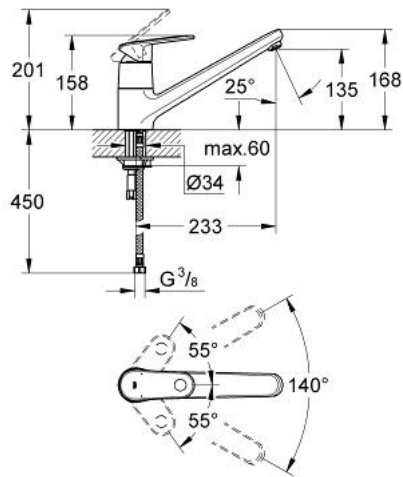

32 941 002 EUROPLUS SINGLE-LEVER SINK MIXER 1/2"

PRODUCT DESCRIPTION

- Colour: chrome
- low spout
- single hole installation
- GROHE LongLife finish
- GROHE SilkMove 35 mm ceramic cartridge
- SpeedClean Mousseur
- adjustable flow rate limiter
- swivelling cast spout
- swivel area 140°
- metal lever
- flexible connection hoses
- rapid-installation-system
- minimum pressure 1,0 bar

32 941 002 EUROPLUS SINGLE-LEVER SINK MIXER 1/2"

SPARE PARTS, April 2014 – now

- 1: Lever (Spare part-nr. 46651000)
- 2: Shield (Spare part-nr. 46601000)
- 3: Cartridge (Spare part-nr. 46374000)
- 4: Repl. kit f. seal (Spare part-nr. 46429SA0)
- 5: Mousseur (Spare part-nr. 13929000)
- 6: Shank mounting kit (Spare part-nr. 46249000)
- 7: Mounting wrench (Spare part-nr. 19017000)*