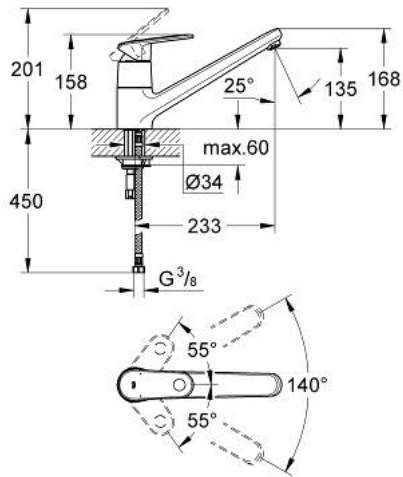

32 941 002 EUROPLUS SINGLE-LEVER SINK MIXER 1/2"

PRODUCT DESCRIPTION

- Colour: chrome
- low spout
- single hole installation
- GROHE LongLife finish
- GROHE SilkMove 35 mm ceramic cartridge
- SpeedClean mousseur
- adjustable flow rate limiter
- swivel cast spout
- swivel area 140°
- metal lever
- flexible connection hoses
- rapid installation system
- min. recommended pressure 1.0 bar

32 941 002 EUROPLUS SINGLE-LEVER SINK MIXER 1/2"

SPARE PARTS, 4月 2014 – now

- 1: Lever (Spare part-nr. 46651000)
 - 2: Cap (Spare part-nr. 46601000)
 - 3: Cartridge (Spare part-nr. 46374000)
 - 4: Seal kit (Spare part-nr. 46429SA0)
 - 5: Mousseur (Spare part-nr. 13929000)
 - 6: Shank mounting kit (Spare part-nr. 46249000)
 - 7: Mounting wrench (Spare part-nr. 19017000)*
- * Optional accessories