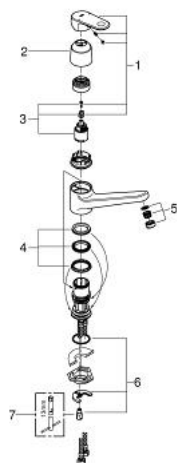

32 941 002 EUROPLUS SINGLE-LEVER SINK MIXER 1/2"

PRODUCT DESCRIPTION

- Colour: chrome
- low spout
- single hole installation
- GROHE LongLife finish
- GROHE SilkMove 35 mm ceramic cartridge
- SpeedClean mousseur
- adjustable flow rate limiter
- swivel cast spout
- swivel area 140°
- metal lever
- flexible connection hoses
- rapid installation system
- min. recommended pressure 1.0 bar

32 941 002 EUROPLUS SINGLE-LEVER SINK MIXER 1/2"

SPARE PARTS, 4月 2014 – now

- 1: Lever (Spare part-nr. 46651000)
 - 2: Cap (Spare part-nr. 46601000)
 - 3: Cartridge (Spare part-nr. 46374000)
 - 4: Seal kit (Spare part-nr. 46429SA0)
 - 5: Mousseur (Spare part-nr. 13929000)
 - 6: Shank mounting kit (Spare part-nr. 46249000)
 - 7: Mounting wrench (Spare part-nr. 19017000)*
- * Optional accessories