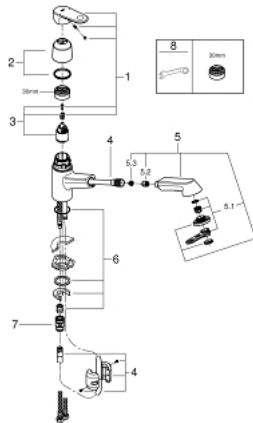

32 942 002 EUROPLUS SINGLE-LEVER SINK MIXER 1/2"

PRODUCT DESCRIPTION

- Colour: chrome
- low spout
- single hole installation
- GROHE LongLife finish
- GROHE SilkMove 35 mm ceramic cartridge
- Pull-Out spray for greater flexibility
- Dual Spray - switch between mousseur and SpeedClean shower jet using diverter
- automatic reverse to mousseur
- adjustable flow rate limiter
- swivel area 120°
- metal lever
- Protected against backflow
- flexible connection hoses
- rapid-installation-system
- minimum pressure 1,0 bar

32 942 002 EUROPLUS SINGLE-LEVER SINK MIXER 1/2"

SPARE PARTS, March 2016 – now

- 1: Lever (Spare part-nr. 46651000)
 - 2: Shield (Spare part-nr. 46601000)
 - 3: Cartridge (Spare part-nr. 46374000)
 - 4: Hose for sink mixer with pull-out dual spray or mousseur (Spare part-nr. 482 93000)
 - 5: Pull-Out spray (Spare part-nr. 46710000)
 - 5.1: Mousseur (Spare part-nr. 46711000)
 - 5.2: Non-return valve (Spare part-nr. 08565000)
 - 5.3: Dirt strainer (Spare part-nr. 0676800M)
 - 6: Shank mounting kit (Spare part-nr. 46346000)
 - 7: Snap coupling (Spare part-nr. 46338000)
 - 8: Special spanner (Spare part-nr. 19377000)*
- * Optional accessories