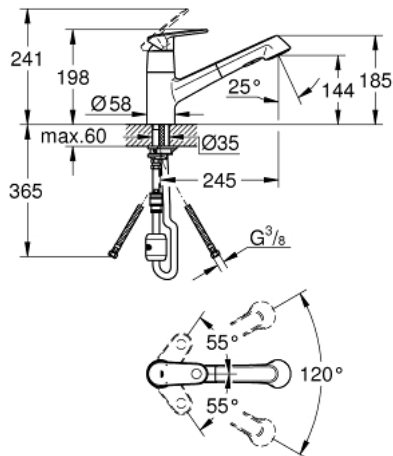

32 942 002 EUROPLUS SINGLE-LEVER SINK MIXER 1/2"

PRODUCT DESCRIPTION

- Colour: chrome
- low spout
- single hole installation
- GROHE LongLife finish
- GROHE SilkMove 35 mm ceramic cartridge
- Pull-Out spray for greater flexibility
- Dual Spray - switch between mousseur and SpeedClean shower jet using diverter
- automatic reverse to mousseur
- adjustable flow rate limiter
- swivel area 120°
- metal lever
- Protected against backflow
- flexible connection hoses
- rapid-installation-system
- minimum pressure 1,0 bar

32 942 002 EUROPLUS SINGLE-LEVER SINK MIXER 1/2"

SPARE PARTS, March 2016 – now

- 1: Lever (Spare part-nr. 46651000)
 - 2: Shield (Spare part-nr. 46601000)
 - 3: Cartridge (Spare part-nr. 46374000)
 - 4: Hose for sink mixer with pull-out dual spray or mousseur (Spare part-nr. 482 93000)
 - 5: Pull-Out spray (Spare part-nr. 46710000)
 - 5.1: Mousseur (Spare part-nr. 46711000)
 - 5.2: Non-return valve (Spare part-nr. 08565000)
 - 5.3: Dirt strainer (Spare part-nr. 0676800M)
 - 6: Shank mounting kit (Spare part-nr. 46346000)
 - 7: Snap coupling (Spare part-nr. 46338000)
 - 8: Special spanner (Spare part-nr. 19377000)*
- * Optional accessories