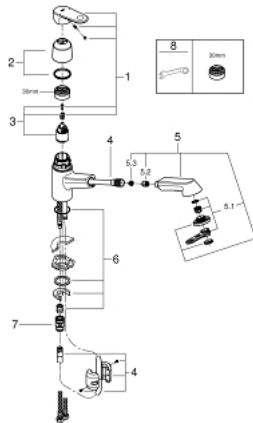

32 942 002 EUROPLUS SINGLE-LEVER SINK MIXER 1/2"

PRODUCT DESCRIPTION

- Colour: chrome
- low spout
- single hole installation
- GROHE LongLife finish
- GROHE SilkMove 35 mm ceramic cartridge
- Pull-Out spray for greater flexibility
- Dual Spray - switch between mousseur and SpeedClean shower jet using diverter
- automatic return to mousseur
- adjustable flow rate limiter
- swivel area 120°
- metal lever
- protected against backflow
- flexible connection hoses
- rapid installation system
- min. recommended pressure 1.0 bar

32 942 002 EUROPLUS SINGLE-LEVER SINK MIXER 1/2"

SPARE PARTS, 3月 2016 – now

- 1: Lever (Spare part-nr. 46651000)
 - 2: Cap (Spare part-nr. 46601000)
 - 3: Cartridge (Spare part-nr. 46374000)
 - 4: Hose for sink mixer with pull-out dual spray or mousseur (Spare part-nr. 48293000)
 - 5: Pull-Out spray (Spare part-nr. 46710000)
 - 5.1: Mousseur (Spare part-nr. 46711000)
 - 5.2: Non-return valve (Spare part-nr. 08565000)
 - 5.3: Dirt strainer (Spare part-nr. 0676800M)
 - 6: Shank mounting kit (Spare part-nr. 46346000)
 - 7: Quick coupling (Spare part-nr. 46338000)
 - 8: Special spanner (Spare part-nr. 19377000)*
- * Optional accessories