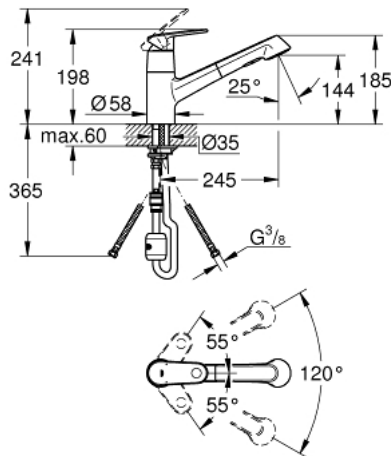

32 942 002 EUROPLUS SINGLE-LEVER SINK MIXER 1/2"

PRODUCT DESCRIPTION

- Colour: chrome
- low spout
- single hole installation
- GROHE LongLife finish
- GROHE SilkMove 35 mm ceramic cartridge
- Pull-Out spray for greater flexibility
- Dual Spray - switch between mousseur and SpeedClean shower jet using diverter
- automatic return to mousseur
- adjustable flow rate limiter
- swivel area 120°
- metal lever
- protected against backflow
- flexible connection hoses
- rapid installation system
- min. recommended pressure 1.0 bar

32 942 002 EUROPLUS SINGLE-LEVER SINK MIXER 1/2"

SPARE PARTS, 3月 2016 – now

- 1: Lever (Spare part-nr. 46651000)
 - 2: Cap (Spare part-nr. 46601000)
 - 3: Cartridge (Spare part-nr. 46374000)
 - 4: Hose for sink mixer with pull-out dual spray or mousseur (Spare part-nr. 48293000)
 - 5: Pull-Out spray (Spare part-nr. 46710000)
 - 5.1: Mousseur (Spare part-nr. 46711000)
 - 5.2: Non-return valve (Spare part-nr. 08565000)
 - 5.3: Dirt strainer (Spare part-nr. 0676800M)
 - 6: Shank mounting kit (Spare part-nr. 46346000)
 - 7: Quick coupling (Spare part-nr. 46338000)
 - 8: Special spanner (Spare part-nr. 19377000)*
- * Optional accessories