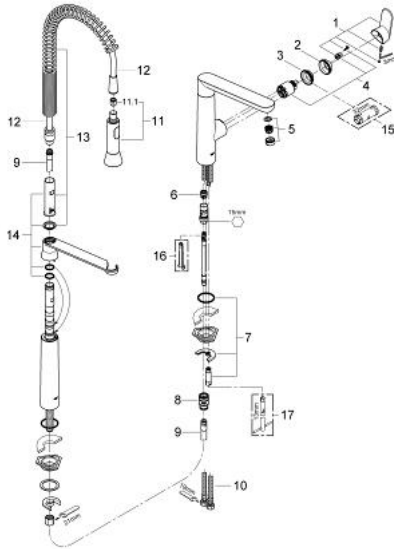

32 948 000 K7 SINGLE-LEVER SINK MIXER 1/2"

SPARE PARTS, November 2009 – now

- 1: Lever (Spare part-nr. 46729000)
 - 2: Shield (Spare part-nr. 46116000)
 - 3: Ring (Spare part-nr. 04456000)
 - 4: Cartridge (Spare part-nr. 46374000)
 - 5: Flow straightener (Spare part-nr. 46718000)
 - 6: Cone (Spare part-nr. 07970000)
 - 7: Shank mounting kit (Spare part-nr. 46671000)
 - 8: Snap coupling (Spare part-nr. 46338000)
 - 9: Metalflex hose (Spare part-nr. 46174000)
 - 10: Flexible connection hose, 470 (Spare part-nr. 45484000)
 - 11: Pull-Out spray (Spare part-nr. 64159000)
 - 11.1: Non-return valve (Spare part-nr. 08565000)
 - 12: Shower hose (Spare part-nr. 46732000)
 - 13: Spring (Spare part-nr. 46733SD0)
 - 14: Holder pull out spray (Spare part-nr. 46734000)
 - 15: Socket spanner (Spare part-nr. 19332000)*
 - 16: Disassembling key
 - (for Relexa Plus, Relexa Cosmopolitan face plate) (Spare part-nr. 19132000)*
 - 17: Mounting wrench (Spare part-nr. 19017000)*
- * Optional accessories