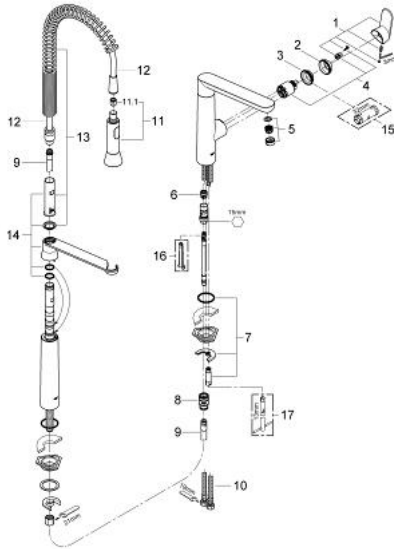

## 32 948 000 K7 SINGLE-LEVER SINK MIXER 1/2"

### PRODUCT DESCRIPTION

- Colour: chrome
- two hole installation
- GROHE SilkMove 35 mm ceramic cartridge
- metal lever
- adjustable flow rate limiter
- with SpeedClean professional side spray
- swivel cast spout
- SpeedClean mousseur
- swivel area 140°
- flexible connection hoses
- rapid installation system
- protected against backflow

### SPARE PARTS, 11月 2009 – now

- 1: Lever (Spare part-nr. 46729000)
  - 2: Cap (Spare part-nr. 46116000)
  - 3: Ring (Spare part-nr. 04456000)
  - 4: Cartridge (Spare part-nr. 46374000)
  - 5: Flow straightener (Spare part-nr. 46718000)
  - 6: Cone (Spare part-nr. 07970000)
  - 7: Shank mounting kit (Spare part-nr. 46671000)
  - 8: Quick coupling (Spare part-nr. 46338000)
  - 9: Metalflex hose (Spare part-nr. 46174000)
  - 10: Flexible connection hose, 470 (Spare part-nr. 45484000)
  - 11: Pull-Out spray (Spare part-nr. 64159000)
  - 11.1: Non-return valve (Spare part-nr. 08565000)
  - 12: Shower hose (Spare part-nr. 46732000)
  - 13: Spring (Spare part-nr. 46733SD0)
  - 14: Holder pull out spray (Spare part-nr. 46734000)
  - 15: Socket spanner (Spare part-nr. 19332000)\*
  - 16: Disassembling key (Spare part-nr. 19132000)\*
  - 17: Mounting wrench (Spare part-nr. 19017000)\*
- \* Optional accessories