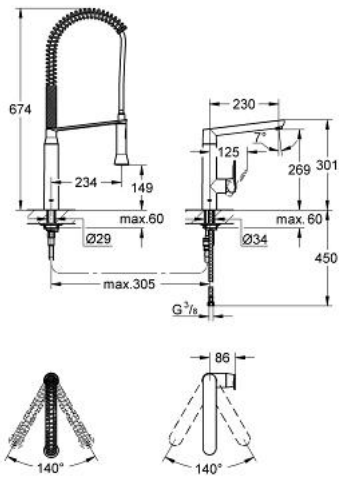

## 32 948 000 K7 SINGLE-LEVER SINK MIXER 1/2"

### PRODUCT DESCRIPTION

- Colour: chrome
- two hole installation
- GROHE SilkMove 35 mm ceramic cartridge
- metal lever
- adjustable flow rate limiter
- with SpeedClean professional side spray
- swivel cast spout
- SpeedClean mousseur
- swivel area 140°
- flexible connection hoses
- rapid installation system
- protected against backflow

### SPARE PARTS, 11月 2009 – now

- 1: Lever (Spare part-nr. 46729000)
  - 2: Cap (Spare part-nr. 46116000)
  - 3: Ring (Spare part-nr. 04456000)
  - 4: Cartridge (Spare part-nr. 46374000)
  - 5: Flow straightener (Spare part-nr. 46718000)
  - 6: Cone (Spare part-nr. 07970000)
  - 7: Shank mounting kit (Spare part-nr. 46671000)
  - 8: Quick coupling (Spare part-nr. 46338000)
  - 9: Metalflex hose (Spare part-nr. 46174000)
  - 10: Flexible connection hose, 470 (Spare part-nr. 45484000)
  - 11: Pull-Out spray (Spare part-nr. 64159000)
  - 11.1: Non-return valve (Spare part-nr. 08565000)
  - 12: Shower hose (Spare part-nr. 46732000)
  - 13: Spring (Spare part-nr. 46733SD0)
  - 14: Holder pull out spray (Spare part-nr. 46734000)
  - 15: Socket spanner (Spare part-nr. 19332000)\*
  - 16: Disassembling key (Spare part-nr. 19132000)\*
  - 17: Mounting wrench (Spare part-nr. 19017000)\*
- \* Optional accessories