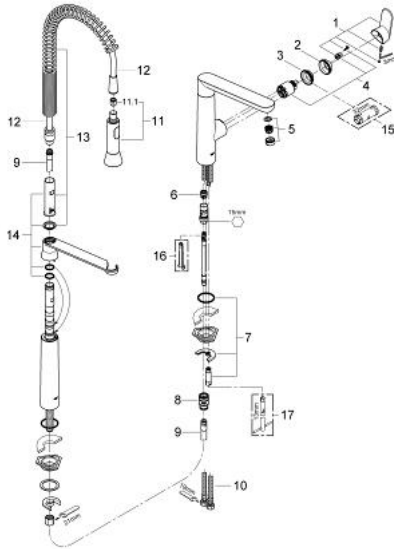

32 948 DC0 K7 SINGLE-LEVER SINK MIXER 1/2"

PRODUCT DESCRIPTION

- Colour: Supersteel
- two hole installation
- GROHE SilkMove 35 mm ceramic cartridge
- metal lever
- adjustable flow rate limiter
- with professional side spray
- swivelling cast spout
- SpeedClean Mousseur
- swivel area 140°
- flexible connection hoses
- rapid-installation-system
- Protected against backflow

32 948 DC0 K7 SINGLE-LEVER SINK MIXER 1/2"

SPARE PARTS, November 2009 – now

- 1: Lever (Spare part-nr. 46729DC0)
 - 2: Shield (Spare part-nr. 46116DC0)
 - 3: Ring (Spare part-nr. 04456000)
 - 4: Cartridge (Spare part-nr. 46374000)
 - 5: Flow straightener (Spare part-nr. 46718DC0)
 - 6: Cone (Spare part-nr. 07970000)
 - 7: Shank mounting kit (Spare part-nr. 46671000)
 - 8: Snap coupling (Spare part-nr. 46338000)
 - 9: Metalflex hose (Spare part-nr. 46174000)
 - 10: Flexible connection hose, 470 (Spare part-nr. 45484000)
 - 11: Pull-Out spray (Spare part-nr. 64159DC0)
 - 11.1: Non-return valve (Spare part-nr. 08565000)
 - 12: Shower hose (Spare part-nr. 46732000)
 - 13: Spring (Spare part-nr. 46733SD0)
 - 14: Holder pull out spray (Spare part-nr. 46734000)
 - 15: Socket spanner (Spare part-nr. 19332000)*
 - 16: Disassembling key
 - (for Relexa Plus, Relexa Cosmopolitan face plate) (Spare part-nr. 19132000)*
 - 17: Mounting wrench (Spare part-nr. 19017000)*
- * Optional accessories