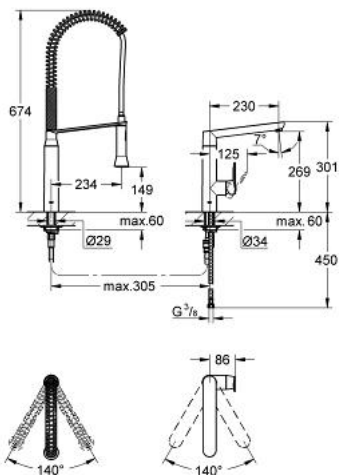

32 948 DC0 K7 SINGLE-LEVER SINK MIXER 1/2"

PRODUCT DESCRIPTION

- Colour: Supersteel
- two hole installation
- GROHE SilkMove 35 mm ceramic cartridge
- metal lever
- adjustable flow rate limiter
- with professional side spray
- swivelling cast spout
- SpeedClean Mousseur
- swivel area 140°
- flexible connection hoses
- rapid-installation-system
- Protected against backflow

32 948 DC0 K7 SINGLE-LEVER SINK MIXER 1/2"

SPARE PARTS, November 2009 – now

- 1: Lever (Spare part-nr. 46729DC0)
 - 2: Shield (Spare part-nr. 46116DC0)
 - 3: Ring (Spare part-nr. 04456000)
 - 4: Cartridge (Spare part-nr. 46374000)
 - 5: Flow straightener (Spare part-nr. 46718DC0)
 - 6: Cone (Spare part-nr. 07970000)
 - 7: Shank mounting kit (Spare part-nr. 46671000)
 - 8: Snap coupling (Spare part-nr. 46338000)
 - 9: Metalflex hose (Spare part-nr. 46174000)
 - 10: Flexible connection hose, 470 (Spare part-nr. 45484000)
 - 11: Pull-Out spray (Spare part-nr. 64159DC0)
 - 11.1: Non-return valve (Spare part-nr. 08565000)
 - 12: Shower hose (Spare part-nr. 46732000)
 - 13: Spring (Spare part-nr. 46733SD0)
 - 14: Holder pull out spray (Spare part-nr. 46734000)
 - 15: Socket spanner (Spare part-nr. 19332000)*
 - 16: Disassembling key
 - (for Relexa Plus, Relexa Cosmopolitan face plate) (Spare part-nr. 19132000)*
 - 17: Mounting wrench (Spare part-nr. 19017000)*
- * Optional accessories