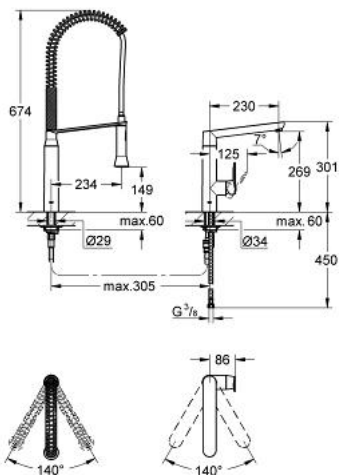

32 948 DC0 K7 SINGLE-LEVER SINK MIXER 1/2"

PRODUCT DESCRIPTION

- Colour: supersteel
- two hole installation
- GROHE SilkMove 35 mm ceramic cartridge
- metal lever
- adjustable flow rate limiter
- with SpeedClean professional side spray
- swivel cast spout
- SpeedClean mousseur
- swivel area 140°
- flexible connection hoses
- rapid installation system
- protected against backflow

32 948 DC0 K7 SINGLE-LEVER SINK MIXER 1/2"

SPARE PARTS, 11月 2009 – now

- 1: Lever (Spare part-nr. 46729DC0)
 - 2: Cap (Spare part-nr. 46116DC0)
 - 3: Ring (Spare part-nr. 04456000)
 - 4: Cartridge (Spare part-nr. 46374000)
 - 5: Flow straightener (Spare part-nr. 46718DC0)
 - 6: Cone (Spare part-nr. 07970000)
 - 7: Shank mounting kit (Spare part-nr. 46671000)
 - 8: Quick coupling (Spare part-nr. 46338000)
 - 9: Metalflex hose (Spare part-nr. 46174000)
 - 10: Flexible connection hose, 470 (Spare part-nr. 45484000)
 - 11: Pull-Out spray (Spare part-nr. 64159DC0)
 - 11.1: Non-return valve (Spare part-nr. 08565000)
 - 12: Shower hose (Spare part-nr. 46732000)
 - 13: Spring (Spare part-nr. 46733SD0)
 - 14: Holder pull out spray (Spare part-nr. 46734000)
 - 15: Socket spanner (Spare part-nr. 19332000)*
 - 16: Disassembling key (Spare part-nr. 19132000)*
 - 17: Mounting wrench (Spare part-nr. 19017000)*
- * Optional accessories