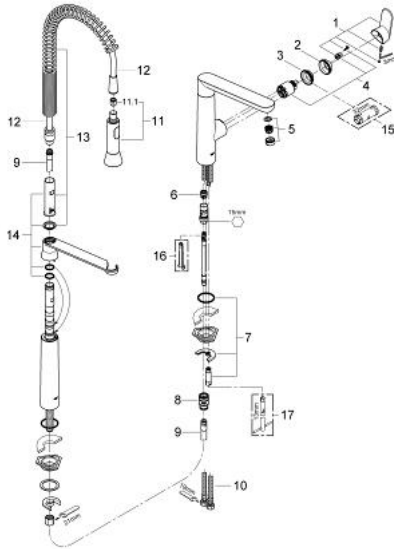

32 948 DC0 K7 SINGLE-LEVER SINK MIXER 1/2"

PRODUCT DESCRIPTION

- Colour: supersteel
- two hole installation
- GROHE SilkMove 35 mm ceramic cartridge
- metal lever
- adjustable flow rate limiter
- with SpeedClean professional side spray
- swivel cast spout
- SpeedClean mousseur
- swivel area 140°
- flexible connection hoses
- rapid installation system
- protected against backflow

32 948 DC0 K7 SINGLE-LEVER SINK MIXER 1/2"

SPARE PARTS, 11月 2009 – now

- 1: Lever (Spare part-nr. 46729DC0)
 - 2: Cap (Spare part-nr. 46116DC0)
 - 3: Ring (Spare part-nr. 04456000)
 - 4: Cartridge (Spare part-nr. 46374000)
 - 5: Flow straightener (Spare part-nr. 46718DC0)
 - 6: Cone (Spare part-nr. 07970000)
 - 7: Shank mounting kit (Spare part-nr. 46671000)
 - 8: Quick coupling (Spare part-nr. 46338000)
 - 9: Metalflex hose (Spare part-nr. 46174000)
 - 10: Flexible connection hose, 470 (Spare part-nr. 45484000)
 - 11: Pull-Out spray (Spare part-nr. 64159DC0)
 - 11.1: Non-return valve (Spare part-nr. 08565000)
 - 12: Shower hose (Spare part-nr. 46732000)
 - 13: Spring (Spare part-nr. 46733SD0)
 - 14: Holder pull out spray (Spare part-nr. 46734000)
 - 15: Socket spanner (Spare part-nr. 19332000)*
 - 16: Disassembling key (Spare part-nr. 19132000)*
 - 17: Mounting wrench (Spare part-nr. 19017000)*
- * Optional accessories